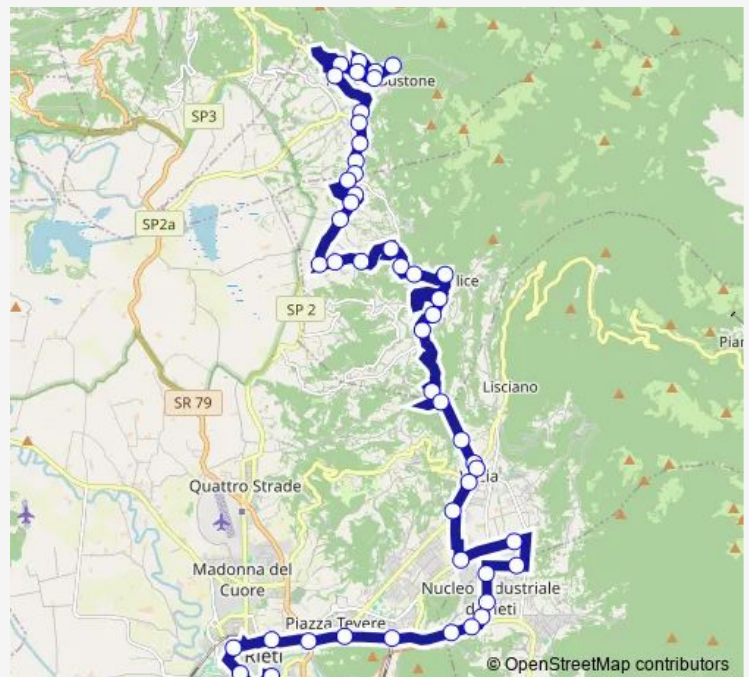

Route schedule

POGGIO BUSTONE | Piazza Missioni Francescane # f9196 — Rieti | Piazza Cavour # f1068

Monday	07:10-10:40
Tuesday	07:10-10:40
Wednesday	07:10-10:40
Thursday	07:10-10:40
Friday	07:10-10:40
Saturday	—
Sunday	—

Route info

Direction: POGGIO BUSTONE | Piazza Missioni Francescane # f9196

Stops: 50

Trip Duration: 0 hour 55 min

Poggio Bustone - Rieti # Ri844d

CANTALICE | Via Dante Via Pellico # f9484

CANTALICE | Via Dante Via Manin # f9485