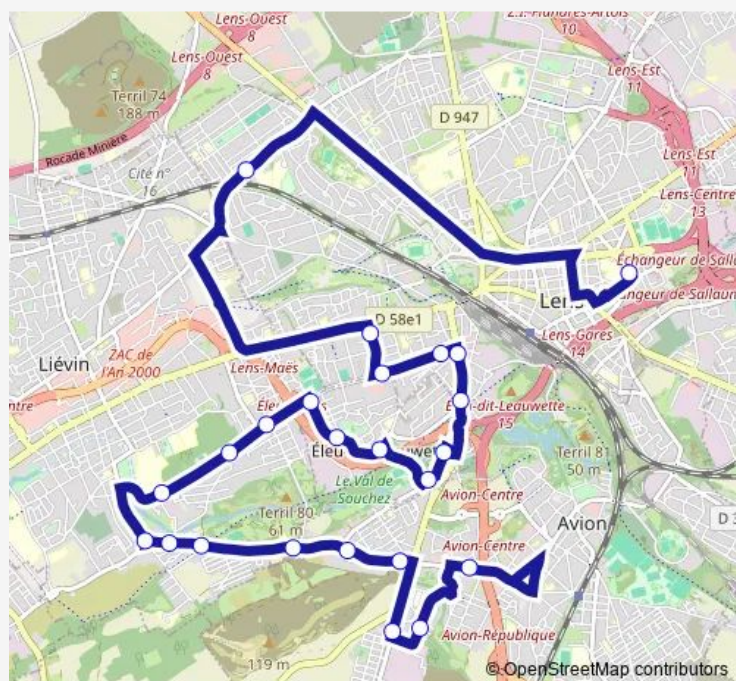

Sellier

Route schedule

Thumerelle — Robespierre

Monday 07:09

Tuesday 07:09

Wednesday 07:09

Thursday 07:09

Friday 07:09

Saturday —

Sunday —

Route info

Direction: Thumerelle

Stops: 24

Trip Duration: 0 hour 46 min

Coty

Condorcet Q2

Robespierre

Direction

Condorcet Q3 — Thumerelle

24 stops

[Open route schedule](#)

Condorcet Q3

Robespierre

Coty

Tuesday 17:22

Wednesday 12:30

Thursday 17:22

Friday 17:22

Saturday —

Sunday —

Route info

Direction: Condorcet Q3