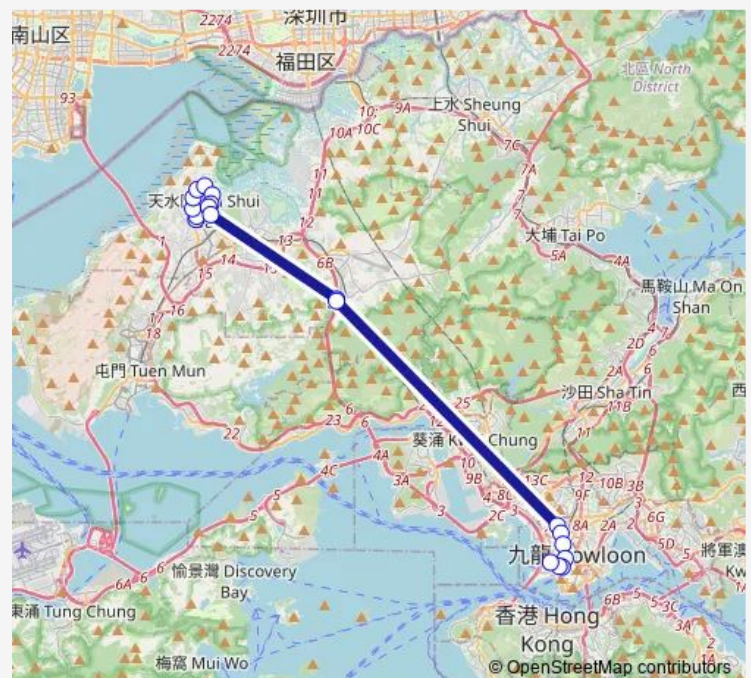

[Ctb] TIN Chak Estate, TIN Shui Road[[Kmb] TIN Chak Estate[[Lrtfeeder] TIN Chak Estate[[Lwb] TIN Chak Estate

[Ctb] Hong Kong Wetland Park, Wetland Park Road[[Kmb] Hong Kong Wetland Park[[Lwb] Hong Kong Wetland Park

[Ctb] TIN Kwai Road, Wetland Park Road[[Kmb] Wetland Park Road[[Lrtfeeder] Wetland Park Road[[Lwb] Wetland Park Road

[Ctb] Maywood Court Kingswood Villas, TIN WAH Road[[Kmb] Maywood Court TIN WAH Road

[Kmb] Maywood Court[[Lrtfeeder] Maywood Court, TIN Kwai Road[[Lwb] Maywood Court

[Ctb] Kenswood Court Kingswood Villas, TIN Shing Road[[Kmb] Kenswood Court[[Lrtfeeder] Kenswood Court, TIN Shing Road[[Lwb] Kenswood Court[[Nlb] Kenswood Court, Kingswood Villas

[Kmb] TAI LAM Tunnel Bbi

[Ctb] TAI LAM Tunnel Toll Plaza[[Kmb] TAI LAM Tunnel Bbi[[Lwb] TAI LAM Tunnel Bbi

[Ctb] Metropark Hotel Mongkok, LAI CHI KOK Road[[Kmb+Ctb] Arran Street Mong KOK/
Metropark

Route schedule

[Ctb] TIN Shui BUS Terminus[[Kmb] TIN Shui BUS Terminus[[Lrtfeeder] TIN Shui — [Ctb] HSR West Kowloon Station[[Kmb] Jordan (West Kowloon Station) BUS Terminus

Monday 07:15-07:45

Tuesday 07:15-07:45

Wednesday 07:15-07:45

Thursday 07:15-07:45

Friday 07:15-07:45

Saturday —

Sunday —

Route info

Direction: [Ctb] TIN Shui BUS Terminus[[Kmb] TIN Shui BUS Terminus[[Lrtfeeder] TIN Shui

Stops: 19

Trip Duration: 1 hour 17 min

269X — TIN Shui - Jordan West Kowloon Station