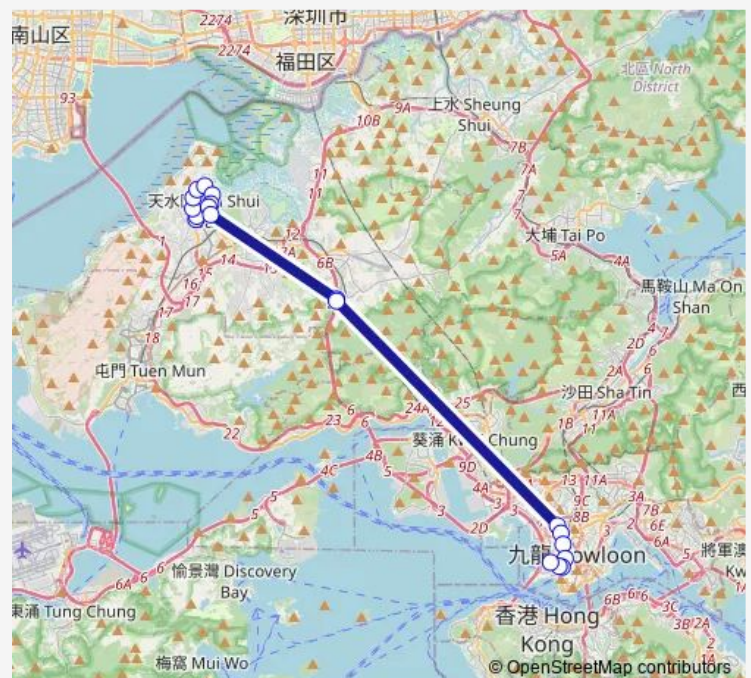

### Route info

Direction: [Ctb] TIN Shui Estate[[Kmb] TIN Shui BUS Terminus][Lrtfeeder] TIN Shui

Stops: 19

Trip Duration: 1 hour 11 min

269x — TIN Shui - Jordan West Kowloon Station

Hotel Mongkok, LAI CHI KOK Road[[Kmb] Arran Street  
Mong Kok