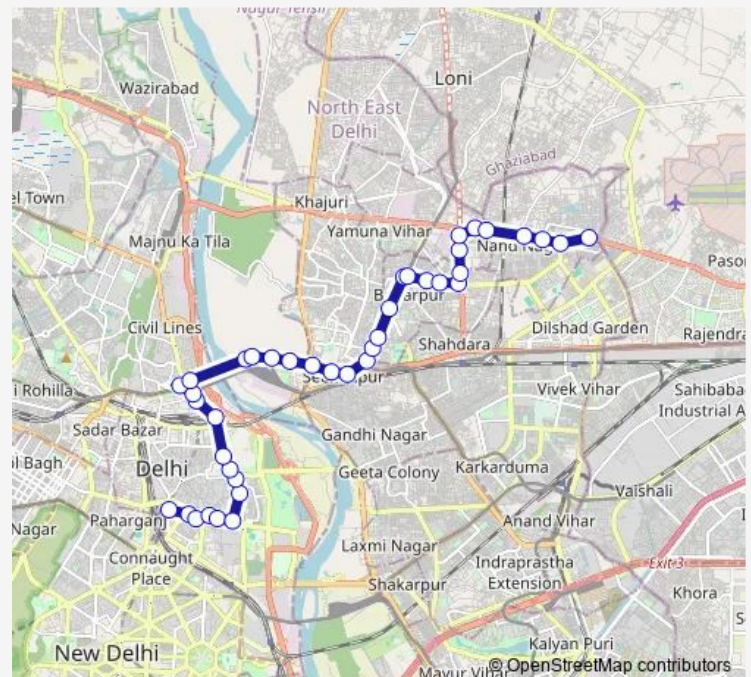

### Route schedule

New Delhi Railway Station Gate 2 — Harsh Vihar Terminal

Monday 05:59-21:01

Tuesday 05:59-21:01

Wednesday 05:59-21:01

Thursday 05:59-21:01

Friday 05:59-21:01

Saturday 05:59-21:01

### Route info

Direction: New Delhi Railway Station Gate 2

Stops: 40

Trip Duration: 1 hour 8 min

■ 213up

BusMaps

Seelampur Metro Station

Seelampur Market Zafrabad Road