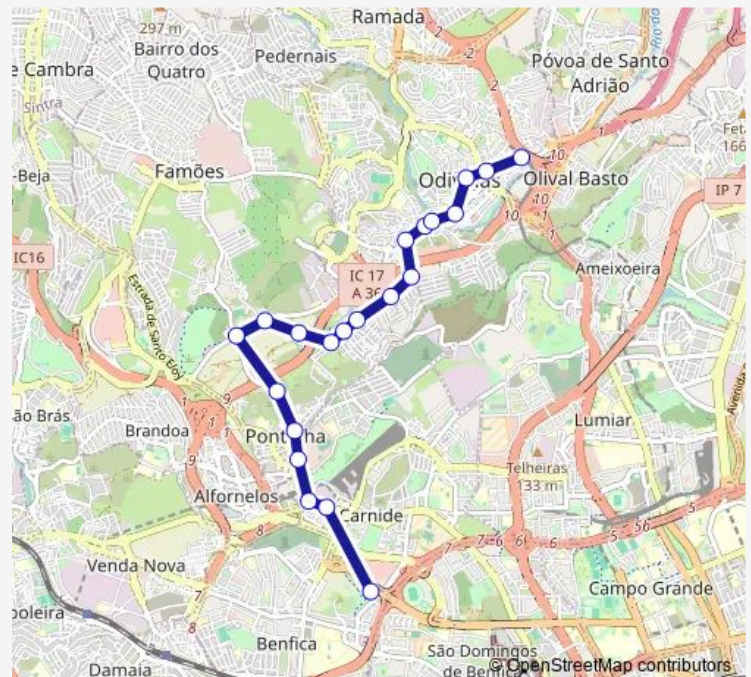

Route info

Direction: Lisboa (Colégio Militar)

Stops: 21

Trip Duration: 0 hour 28 min

■ 905 - Pontinha (Metro) - Odivelas (Metro)

Bus time schedules and route maps are available in an offline PDF at busmaps.com. Use the busmaps.com website to see live bus times, train schedule or subway schedule, and step-by-step directions for all public transit in Lisbon