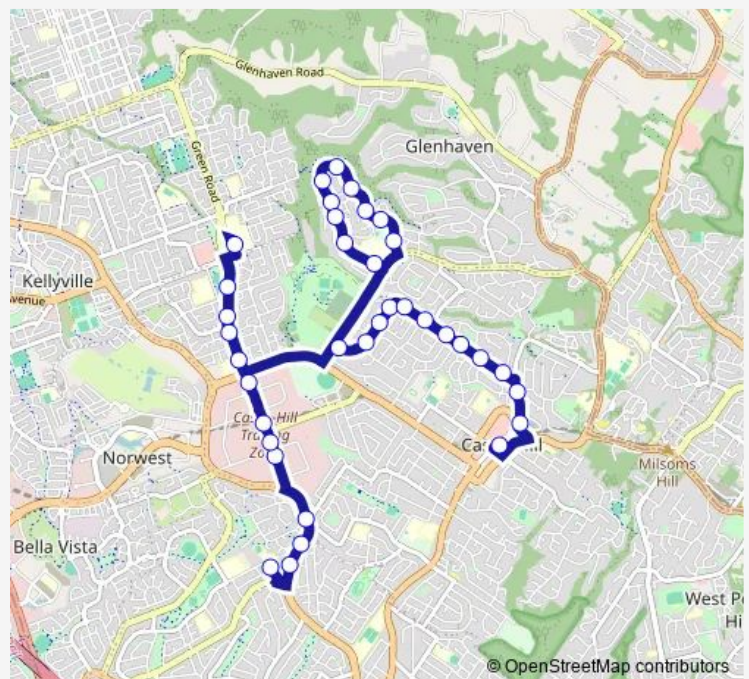

Ridgecrop Dr Opp Gawain Cct

Ridgecrop Dr Opp Citadel Cr

Ridgecrop Dr At Tristan Ct

Ridgecrop Dr After Bishopsgate Av

97 Ridgecrop Dr

Ridgecrop Dr Opp Chainmail Cr

Ridgecrop Dr Opp Drawbridge Pl

Route schedule

St Michael's Primary School, Chapel Lane — Castle Hill Station, Old Northern Rd, Stand B

Monday	15:19
Tuesday	15:19
Wednesday	15:19
Thursday	15:19
Friday	15:19
Saturday	—
Sunday	—

Route info

Direction: St Michael's Primary School, Chapel Lane

Stops: 36

Trip Duration: 0 hour 51 min

Ridgecrop Dr Opp Lancelot Ct

Ridgecrop Dr Opp Knightsbridge Pl

Samuel Gilbert Public School, Ridgecrop Dr

Tuckwell Rd After Gilbert Rd

Tuckwell Rd Opp Bounty Av

Tuckwell Rd Opp Ashmead Av