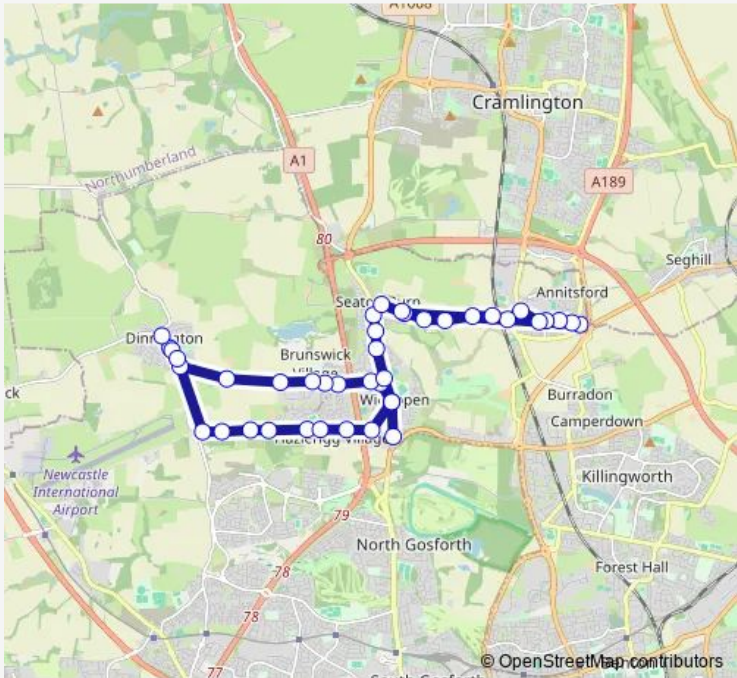

Bus S693 Wideopen - North Gosforth

[Go to website](#)

**Direction**  
Great North Road-Cemetery — Gosforth Academy  
41 stops  
[Open route schedule](#)

- Great North Road-Cemetery
- Great North Road-Harrow Gardens
- Wideopen
- Stalks Road
- Darrell Street
- Sandy Lane - Grey street
- Sandy Lane-Industrial Estate
- Sandy Lane-West End
- Sandy Lane-Mill Hill Farm
- Brunton Lane-Havannah Crescent
- Main Road-Horton Crescent
- Front Street
- Main Road-Horton Crescent
- Brunton Lane-Havannah Crescent
- Coach Lane-Dinnington Road
- Coach Lane-Havannah Works
- Coach Lane-Woodlands
- Coach Lane-Morley Hill Farm
- Coach Lane - Lola Street
- Coach Lane-Ryall Avenue
- Coach Lane-School

Route schedule  
Great North Road-Cemetery — Gosforth Academy

Monday	07:43
Tuesday	07:43
Wednesday	07:43
Thursday	07:43
Friday	07:43
Saturday	—
Sunday	—

Route info  
Direction: Great North Road-Cemetery  
Stops: 41  
Trip Duration: 0 hour 42 min

■ S693 — Wideopen - North Gosforth **BusMaps**

Coach Lane-Rydal Terrace

Great North Road-Harrow Gardens

Wideopen

Great North Road-Gray Avenue

Great North Road-First School

Bridge Street

Dudley Lane-Police Houses

Dudley Lane-School

Burradon Road - Fern Drive

Fern Drive-Burn Bridge

Fern Drive-Annitsford Drive

Fern Drive-Library

Fern Drive-Number 92

Fern Drive - Market Street

Weetslade Road