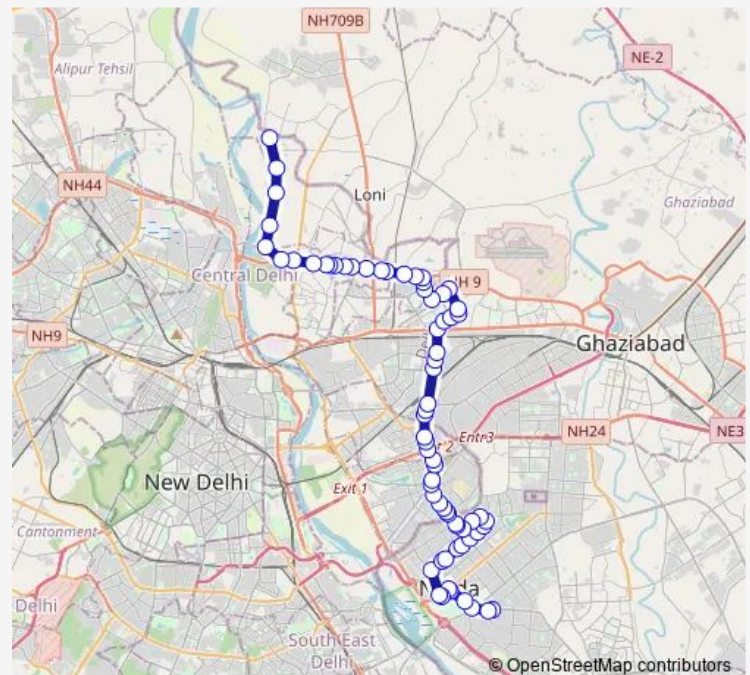

Thursday 08:48-17:53

Friday 08:48-17:53

Saturday 08:48-17:53

Sunday 08:48-17:53

Route info

Direction: Noida Sec 43 Police Chowki

Stops: 69

Trip Duration: 2 hour 21 min