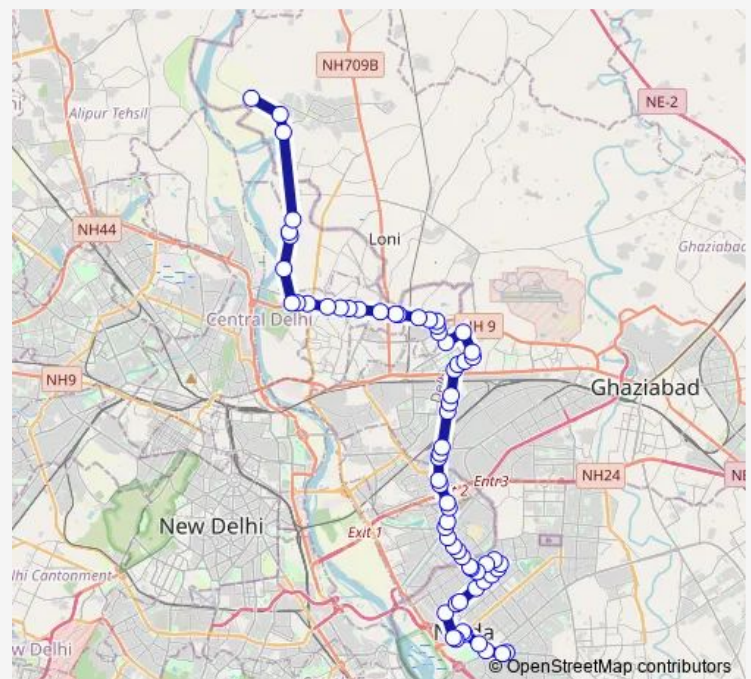

### Route schedule

noida sec -43 p.c. sadar pur — badarpur khadar shank no-27

Monday 08:48-17:53

Tuesday 08:48-17:53

Wednesday 08:48-17:53

Thursday 08:48-17:53

Friday 08:48-17:53

Saturday 08:48-17:53

Sunday 08:48-17:53

### Route info

Direction: noida sec -43 p.c. sadar pur

Stops: 66

Trip Duration: 2 hour 39 min

33adown

BusMaps

Mayur Vihar Phase-3 Xing BRD

Ganpati Mandir