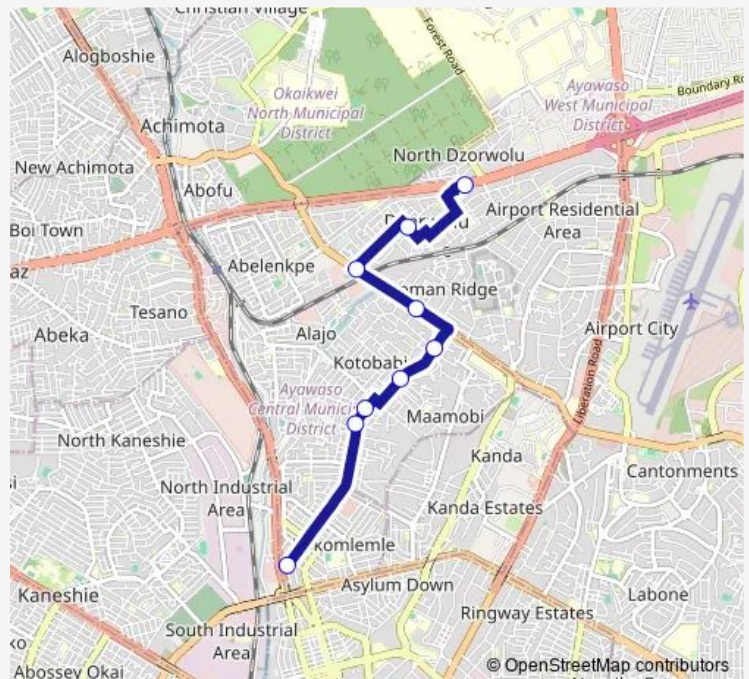

### Direction

Terminal Circle Odor Rise — Terminal Dzorwulu Station

9 stops

[Open route schedule](#)

Terminal Circle Odor Rise

Masalachi 254

Ama

Abavana

Pig Farm Down

Roman Ridge

Dzorwulu Junction

Vulganizer 254

Terminal Dzorwulu Station

### Route schedule

Terminal Circle Odor Rise — Terminal Dzorwulu Station

Monday 08:49

Tuesday 08:49

Wednesday 08:49

Thursday 08:49

Friday 08:49

Saturday 08:49

### Route info

Direction: Terminal Circle Odor Rise

Stops: 9

Trip Duration: 0 hour 31 min

254B — Circle Odor Rise to Dzorwulu Station

254B Bus time schedules and route maps are available in an offline PDF at [busmaps.com](https://busmaps.com). Use the [busmaps.com](https://busmaps.com) website to see live bus times, train schedule or subway schedule, and step-by-step directions for all public transit in Accra