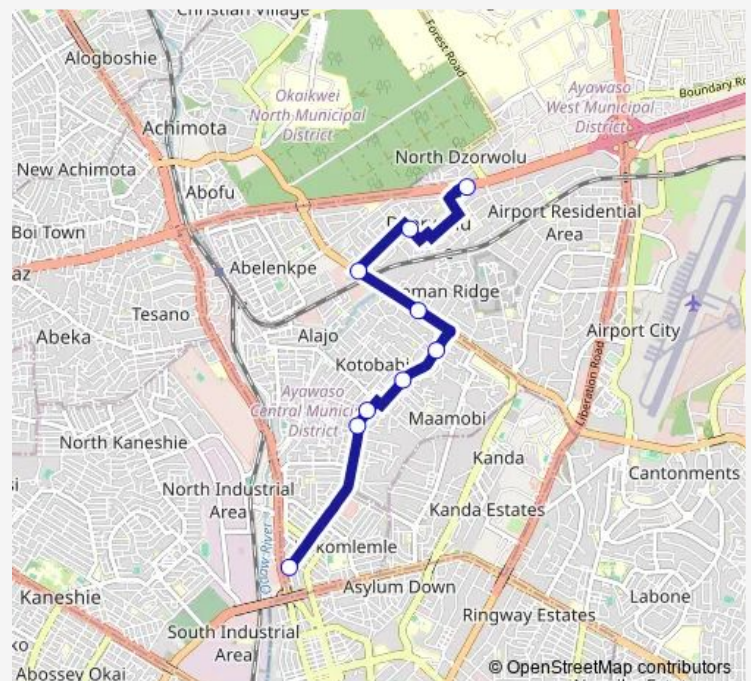

### Direction

Terminal Circle Odor Rise — Terminal Dzorwulu Station

9 stops

[Open route schedule](#)

Terminal Circle Odor Rise

Masalachi 254

Ama

Abavana

Pig Farm Down

Roman Ridge

Dzorwulu Junction

Vulganizer 254

Terminal Dzorwulu Station

### Route schedule

Terminal Circle Odor Rise — Terminal Dzorwulu Station

Monday 08:49

Tuesday 08:49

Wednesday 08:49

Thursday 08:49

Friday 08:49

Saturday 08:49

### Route info

Direction: Terminal Circle Odor Rise

Stops: 9

Trip Duration: 0 hour 31 min

254b — Circle Odor Rise to Dzorwulu Station

254b Bus time schedules and route maps are available in an offline PDF at [busmaps.com](https://busmaps.com). Use the [busmaps.com](https://busmaps.com) website to see live bus times, train schedule or subway schedule, and step-by-step directions for all public transit in Accra