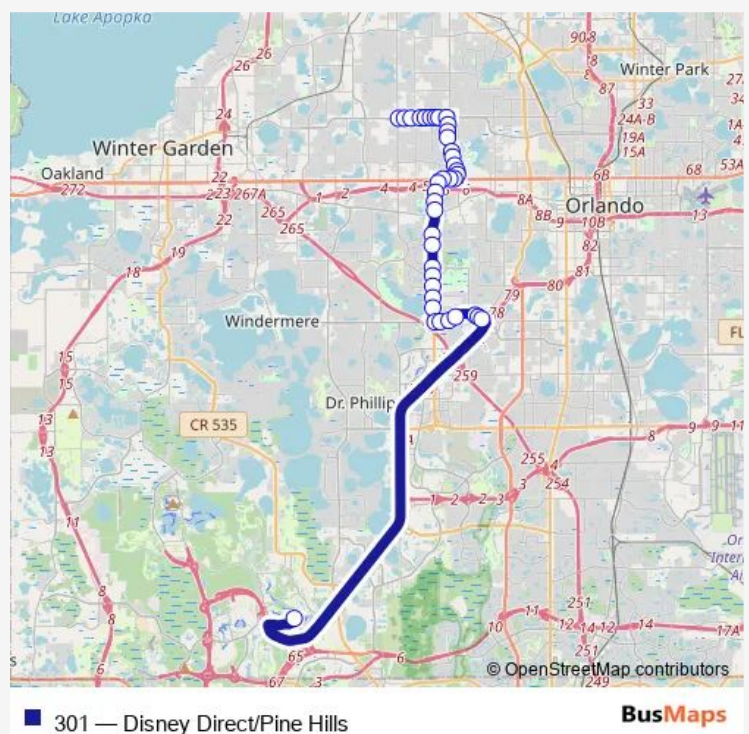

N Pine Hills RD AND Figwood Ln

N Pine Hills RD AND Indialantic Dr

N Pine Hills RD AND Hernandes Dr

N Pine Hills Road AND Elinore Drive

N Pine Hills RD AND Dolores Dr

N Pine Hills RD AND Balboa Dr

N Pine Hills Raod AND Deauville Dr

### Route schedule

Silver Star RD AND N Hiawassee Rd — E Buena Vista DR AND Bonnet Creek Pky

Monday 06:00-14:20

Tuesday 06:00-14:20

Wednesday 06:00-14:20

Thursday 06:00-14:20

Friday 06:00-14:20

Saturday 06:00-14:25

### Route info

Direction: Silver Star RD AND N Hiawassee Rd

Stops: 39

Trip Duration: 1 hour 0 min

N Kirkman RD AND State RD 408 OFF Ramp E

N Kirkman RD AND W Washington St

S Kirkman RD AND W Church St

S Kirkman RD AND Preferred Pky