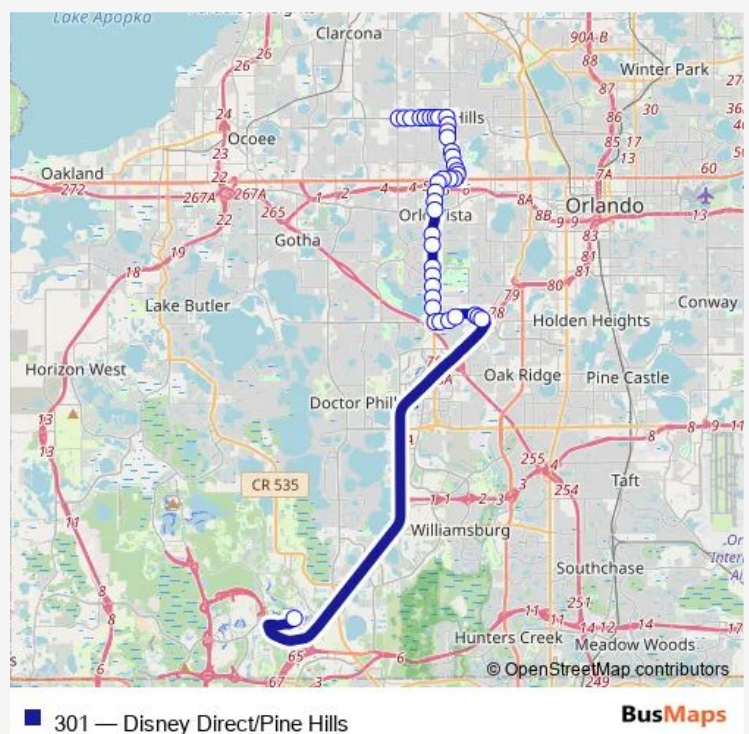

N Pine Hills RD AND Figwood Ln

N Pine Hills RD AND Indialantic Dr

N Pine Hills RD AND Hernandes Dr

N Pine Hills Road AND Elinore Drive

N Pine Hills RD AND Dolores Dr

N Pine Hills RD AND Balboa Dr

N Pine Hills Raod AND Deauville Dr

Monday 06:00-14:20

Tuesday 06:00-14:20

Wednesday 06:00-14:20

Thursday 06:00-14:20

Friday 06:00-14:20

Saturday 06:00-14:25

Sunday 06:00-14:26

Route info

Direction: Silver Star RD AND N Hiawassee Rd

Stops: 39

Trip Duration: 1 hour 0 min

N Kirkman RD AND State RD 408 OFF Ramp E

N Kirkman RD AND W Washington St

S Kirkman RD AND W Church St

S Kirkman RD AND Preferred Pky