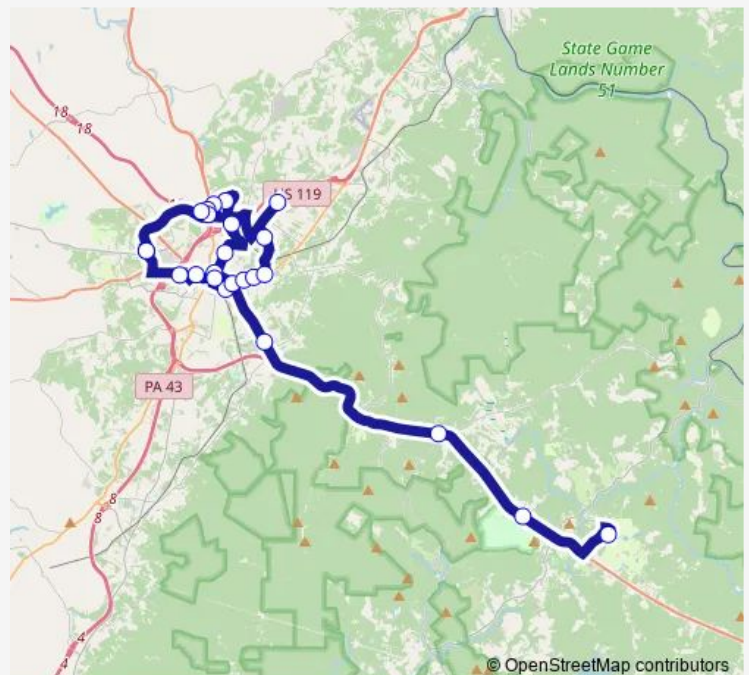

Fayette St

Hopwood Fire Station

Chalk Hill (Subway)

The Casino at Nemaocolin

Success Dr

Nemaocolin Woodlands

Route schedule

Transfer Center — Nemaocolin Woodlands

Monday 06:20-21:40

Tuesday 06:20-21:40

Wednesday 06:20-21:40

Thursday 06:20-21:40

Friday 06:20-21:40

Saturday 06:20-21:40

Sunday 06:20-15:30

Route info

Direction: Transfer Center

Stops: 8

Trip Duration: 0 hour 50 min

Direction

Nemacolin Woodlands — Transfer Center

25 stops

[Open route schedule](#)

Nemacolin Woodlands

The Casino at Nemaocolin

Nemaocolin Woodlands

Route schedule

Transfer Center — Nemaocolin Woodlands

Monday	20:05
Tuesday	20:05
Wednesday	20:05
Thursday	20:05
Friday	20:05
Saturday	20:05
Sunday	—

Route info