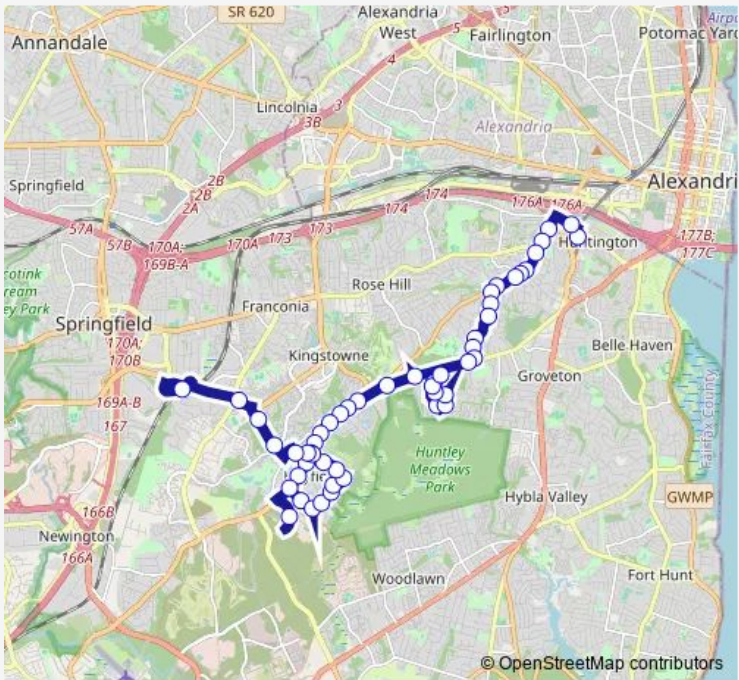

[Go to website](#)

Direction
 Franconia-Springfield Metro — Huntington Metro
 54 stops
[Open route schedule](#)

- Franconia-Springfield Metro
- Manchester Blvd and Silverlake Blvd
- Hayfield Rd and Rock Cliff La
- Hayfield Rd and Kingstowne Village Pkwy W
- Hayfield Rd and Kingstowne Village Pkwy E
- Helmsdale La and Brighthouse Ct
- Helmsdale La and Amesbury Ct
- Telegraph Rd and Hayfield Rd
- Telegraph Rd and Hayfield Rd
- Telegraph Rd and Broadmoor St
- Humphreys Engineer Center
- Leaf Rd and Telegraph Rd
- Broadmoor St and Telegraph Rd
- Broadmoor St and Welch Ct
- Broadmoor St and Derth Ct
- Broadmoor St and Hayfield Rd
- Broadmoor St and Buckingham Palace Ct
- Kingsbury Rd and Broadmoor St
- Kingsbury Rd and Helmsdale La
- Helmsdale La and Lund Ct
- Helmsdale La and Wexford PI

301 — Telegraph Rd **BusMaps**

Helmsdale La and Telegraph Rd

Telegraph Rd and Belleau Woods La

Telegraph Rd and Dunsmore Rd

Telegraph Rd and Wickford Dr

Telegraph Rd and Highland Meadows Ct

Telegraph Rd and D'Evereux Circle Dr

Telegraph Rd and Van Dorn St

South Kings Hwy and Telegraph Rd

South Kings Hwy and Lantern Pl

S Kings Hwy and Vantage Dr

Vantage Dr and Stream Bed Way

Vantage Dr and Rock Creek Rd

Vantage Dr and Vantage Ct

Rolling Stone Way and Bedrock Rd

Rolling Stone Way and Rock Creek Rd

Rolling Stone Way and Lodestone Ct

Vantage Rd and Coldbrooke Ct

Vantage Rd and Stream Bed Way

S Kings Hwy and Woodstone Pl

The Parkway and S Kings Hwy

The Parkway and Dorset Dr