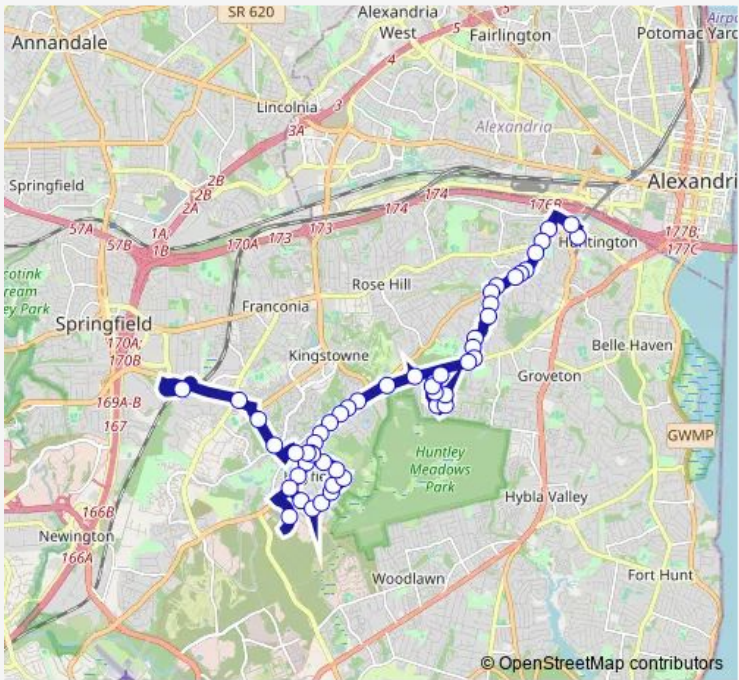

Bus 301 Telegraph Rd

[Go to website](#)

Direction
 Franconia-Springfield Metro — Huntington Metro
 54 stops
[Open route schedule](#)

- Franconia-Springfield Metro
- Manchester Blvd and Silverlake Blvd
- Hayfield Rd and Rock Cliff La
- Hayfield Rd and Kingstowne Village Pkwy W
- Hayfield Rd and Kingstowne Village Pkwy E
- Helmsdale La and Brighthouse Ct
- Helmsdale La and Amesbury Ct
- Telegraph Rd and Hayfield Rd
- Telegraph Rd and Hayfield Rd
- Telegraph Rd and Broadmoor St
- Humphreys Engineer Center
- Leaf Rd and Telegraph Rd
- Broadmoor St and Telegraph Rd
- Broadmoor St and Welch Ct
- Broadmoor St and Derth Ct
- Broadmoor St and Hayfield Rd
- Broadmoor St and Buckingham Palace Ct
- Kingsbury Rd and Broadmoor St
- Kingsbury Rd and Helmsdale La
- Helmsdale La and Lund Ct
- Helmsdale La and Wexford Pl

301 — Telegraph Rd **BusMaps**

Helmsdale La and Telegraph Rd

Telegraph Rd and Belleau Woods La

Telegraph Rd and Dunsmore Rd

Telegraph Rd and Wickford Dr

Telegraph Rd and Highland Meadows Ct

Telegraph Rd and D'Evereux Circle Dr

Telegraph Rd and Van Dorn St

South Kings Hwy and Telegraph Rd

South Kings Hwy and Lantern Pl

S Kings Hwy and Vantage Dr

Vantage Dr and Stream Bed Way

Vantage Dr and Rock Creek Rd

Vantage Dr and Vantage Ct

Rolling Stone Way and Bedrock Rd

Rolling Stone Way and Rock Creek Rd

Rolling Stone Way and Lodestone Ct

Vantage Rd and Coldbrooke Ct

Vantage Rd and Stream Bed Way

S Kings Hwy and Woodstone Pl

The Parkway and S Kings Hwy

The Parkway and Dorset Dr