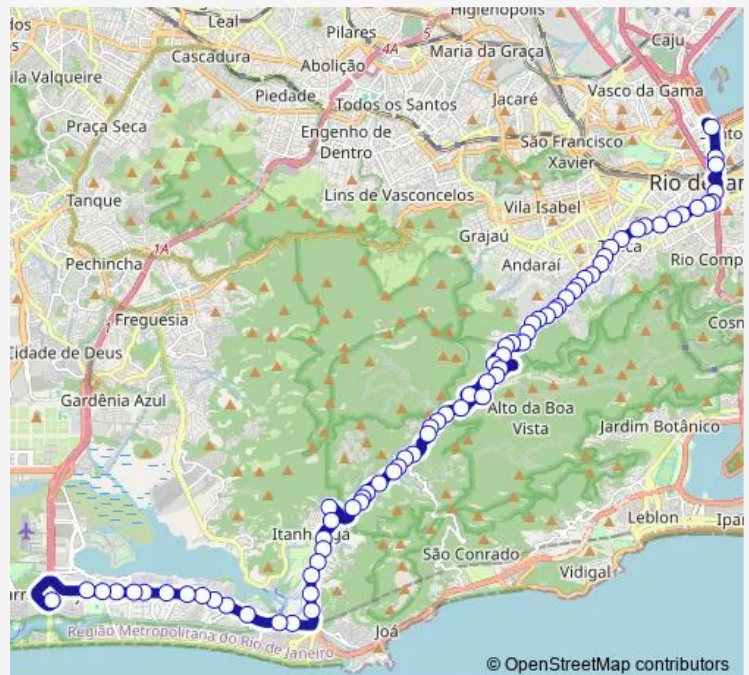

Metrô Uruguai

Alves de Brito

Radmaker

Natalina

Route schedule

Terminal Gentileza : Plataforma A9 — Terminal Alvorada : Plataforma D13

Monday	00:00
Tuesday	00:00
Wednesday	00:00
Thursday	00:00
Friday	00:00
Saturday	00:00
Sunday	00:00

Route info

Direction: Terminal Gentileza : Plataforma A9

Stops: 73

Trip Duration: 1 hour 1 min

301 — Terminal Gentileza - Terminal Alvorada

Cascata

Igreja Nossa Senhora da Conceição

Hospital São Francisco