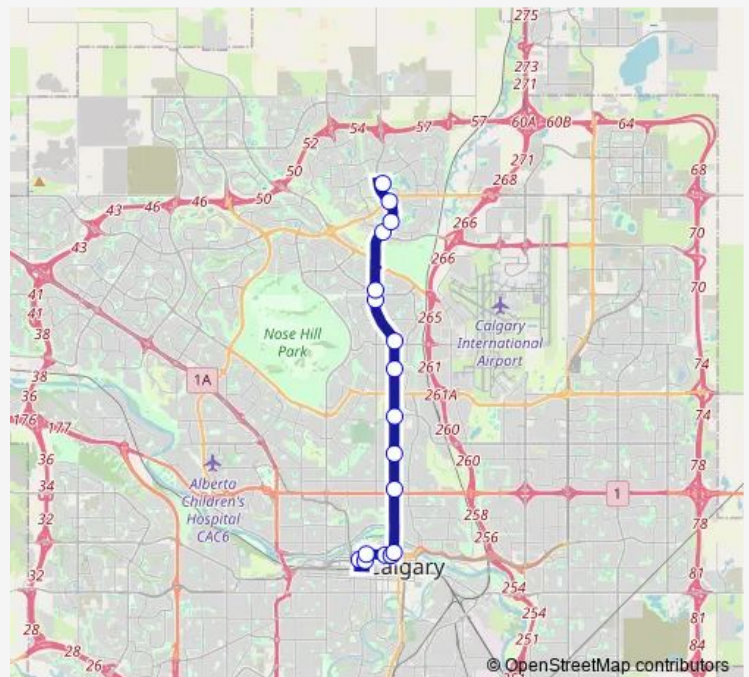

SB Centre ST N @ Northmount DR N

SB Centre ST N @ 40 AV N

SB Centre ST N @ 28 AV N

SB Centre ST N @ 16 AV N

SB Centre ST S @ 5 AV S

WB 6 AV SW @ 2 ST Sw

WB 6 AV SW @ 5 ST Sw

SB 7 ST SW @ 7 AVE Sw

Route schedule

North Pointe Terminal A — SB 7 ST SW @ 7 AVE Sw

Monday 04:55-02:44⁺¹

Tuesday 04:55-02:44⁺¹

Wednesday 04:55-02:44⁺¹

Thursday 04:55-02:44⁺¹

Friday 04:55-02:44⁺¹

Saturday 06:05-00:44⁺¹

Sunday 06:05-00:44⁺¹

Route info

Direction: North Pointe Terminal A

Stops: 16

Trip Duration: 0 hour 30 min

■ 301 — BRT North/City Centre

Direction

SB 7 ST SW @ 7 AVE Sw — North Pointe Terminal A

17 stops

[Open route schedule](#)

SB 7 ST SW @ 7 AVE Sw

NB 6 ST SW @ 7 AV Sw

EB 5 AV SW @ 6 ST Sw

EB 5 AV SW @ 2 ST Sw

EB 5 AV SW @ 1 ST SW mid-block

NB Centre ST S @ 4 AV S