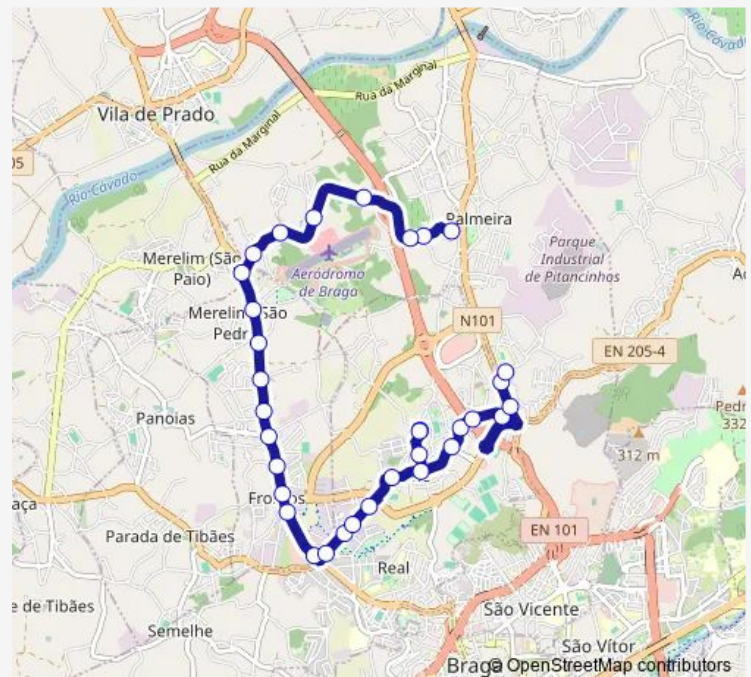

### Route schedule

Carregal I (Limite 1/2) — Cimo de Vila (Eb23 Palmeira)

Monday —

Tuesday —

Wednesday —

Thursday —

Friday 07:40

Saturday —

### Route info

Direction: Carregal I (Limite 1/2)

Stops: 33

Trip Duration: 0 hour 25 min

301 — Eb23 Palmeira - Póvoa

BusMaps

S Frutuoso (Carcavelos)

S Rosendo (Dume)