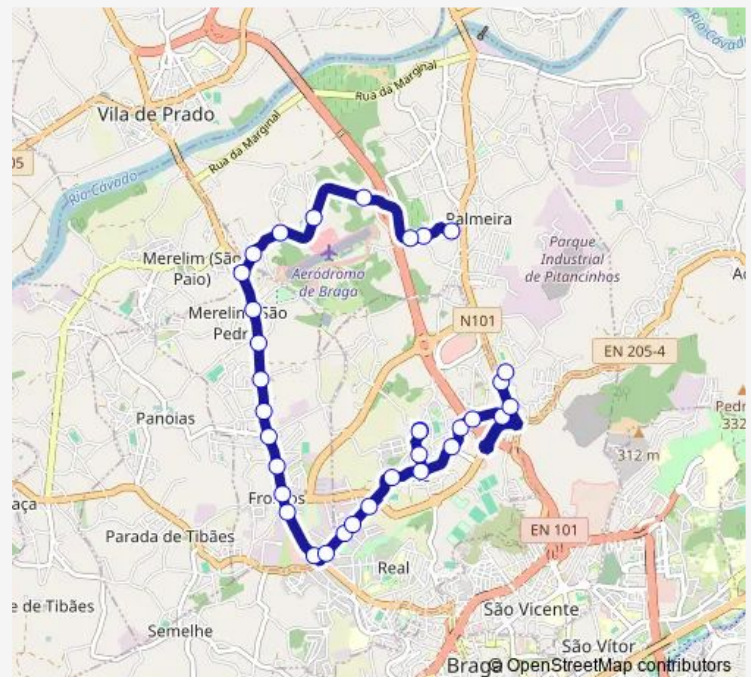

### Route schedule

Carregal I (Limite 1/2) — Cimo de Vila (Eb23 Palmeira)

Monday —

Tuesday —

Wednesday —

Thursday —

Friday 07:40

Saturday —

### Route info

Direction: Carregal I (Limite 1/2)

Stops: 33

Trip Duration: 0 hour 25 min

■ 301 — Eb23 Palmeira - Póvoa

BusMaps

S Frutuoso (Carcavelos)

S Rosendo (Dume)