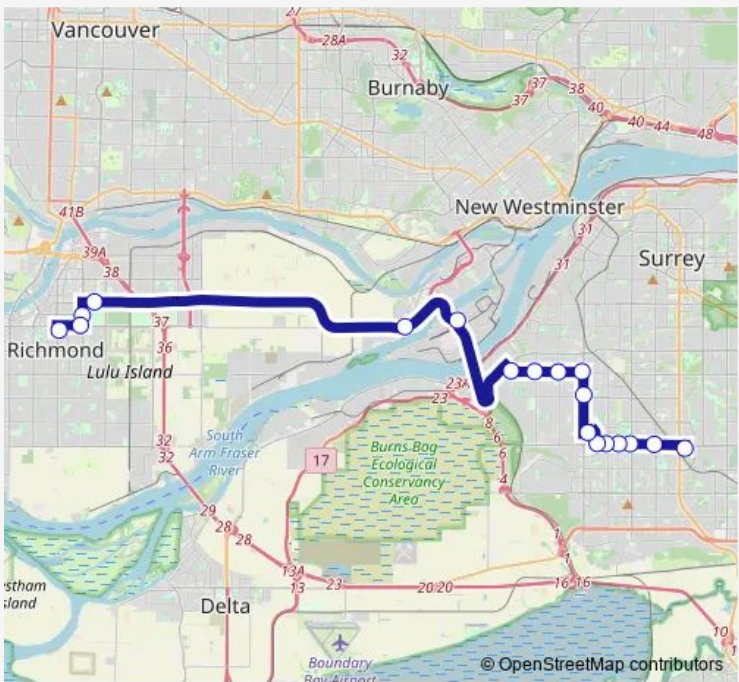

Bus 301 Newton Exchange/Brighthouse Station

[Go to website](#)

Direction
 Richmond-Brighthouse Station @ Bay 6 — Newton Exchange @ Bay 5
 17 stops
[Open route schedule](#)

- Richmond-Brighthouse Station @ Bay 6
- Northbound Garden City Rd @ Westminster Hwy
- Northbound Garden City Rd @ Lansdowne Rd
- Eastbound Alderbridge Way @ May Dr
- Eastbound Hwy 91 Offramp @ Westminster Hwy
- Southbound Hwy 91 Offramp @ Cliveden Ave
- Eastbound 84 Ave @ 108 St
- Eastbound 84 Ave @ 112 St
- Eastbound 84 Ave @ 116 St
- Southbound Scott Rd @ 84 Ave
- Southbound Scott Rd @ 80 Ave
- Scottsdale Exchange @ Bay 4
- Eastbound 72 Ave @ 122 St
- Eastbound 72 Ave @ 124 St
- Eastbound 72 Ave @ 128 St
- Eastbound 72 Ave @ 132 St
- Newton Exchange @ Bay 5

Route schedule
 Richmond-Brighthouse Station @ Bay 6 — Newton Exchange @ Bay 5

| | |
|-----------|-------------|
| Monday | 05:10-21:43 |
| Tuesday | 05:10-21:43 |
| Wednesday | 05:10-21:43 |
| Thursday | 05:10-21:43 |
| Friday | 05:10-21:43 |
| Saturday | 06:00-20:32 |
| Sunday | 06:05-20:29 |

Route info
 Direction: Richmond-Brighthouse Station @ Bay 6
 Stops: 17
 Trip Duration: 1 hour 3 min

■ 301 — Newton Exchange/Brighthouse Station **BusMaps**

Direction

Newton Exchange @ Bay 10 — Richmond-Brighthouse Station @ Bay 6

Monday 04:23-21:07

Tuesday 04:23-21:07

Wednesday 04:23-21:07

Thursday 04:23-21:07

Friday 04:23-21:07

Saturday 05:00-19:30

Sunday 05:00-19:30

Route info