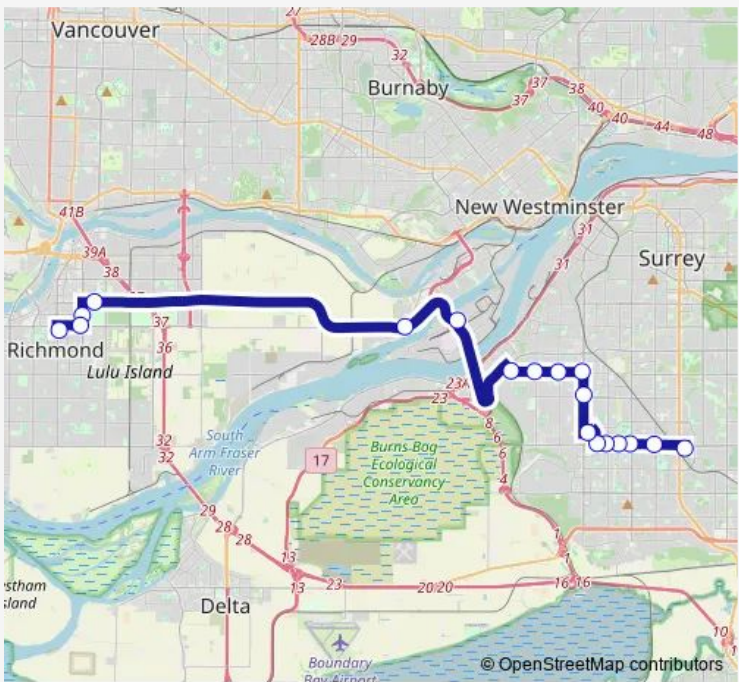

# Bus 301 Newton Exchange/Brighthouse Station

[Go to website](#)

**Direction**  
 Richmond-Brighthouse Station @ Bay 6 — Newton Exchange @ Bay 5  
 17 stops  
[Open route schedule](#)

- Richmond-Brighthouse Station @ Bay 6
- Northbound Garden City Rd @ Westminster Hwy
- Northbound Garden City Rd @ Lansdowne Rd
- Eastbound Alderbridge Way @ May Dr
- Eastbound Hwy 91 Offramp @ Westminster Hwy
- Southbound Hwy 91 Offramp @ Cliveden Ave
- Eastbound 84 Ave @ 108 St
- Eastbound 84 Ave @ 112 St
- Eastbound 84 Ave @ 116 St
- Southbound Scott Rd @ 84 Ave
- Southbound Scott Rd @ 80 Ave
- Scottsdale Exchange @ Bay 5
- Eastbound 72 Ave @ 122 St
- Eastbound 72 Ave @ 124 St
- Eastbound 72 Ave @ 128 St
- Eastbound 72 Ave @ 132 St
- Newton Exchange @ Bay 5

Route schedule  
 Richmond-Brighthouse Station @ Bay 6 — Newton Exchange @ Bay 5

Monday	05:10-21:43
Tuesday	05:10-21:43
Wednesday	05:10-21:43
Thursday	05:10-21:43
Friday	05:10-21:43
Saturday	06:00-20:32
Sunday	06:05-20:29

**Route info**  
 Direction: Richmond-Brighthouse Station @ Bay 6  
 Stops: 17  
 Trip Duration: 0 hour 51 min

■ 301 — Newton Exchange/Brighthouse Station **BusMaps**

## Direction

Newton Exchange @ Bay 10 — Richmond-Brighthouse Station @ Bay 6

18 stops

[Open route schedule](#)

Newton Exchange @ Bay 10

Westbound 72 Ave @ 132 St

Westbound 72 Ave @ 128 St

Westbound 72 Ave @ 126 St