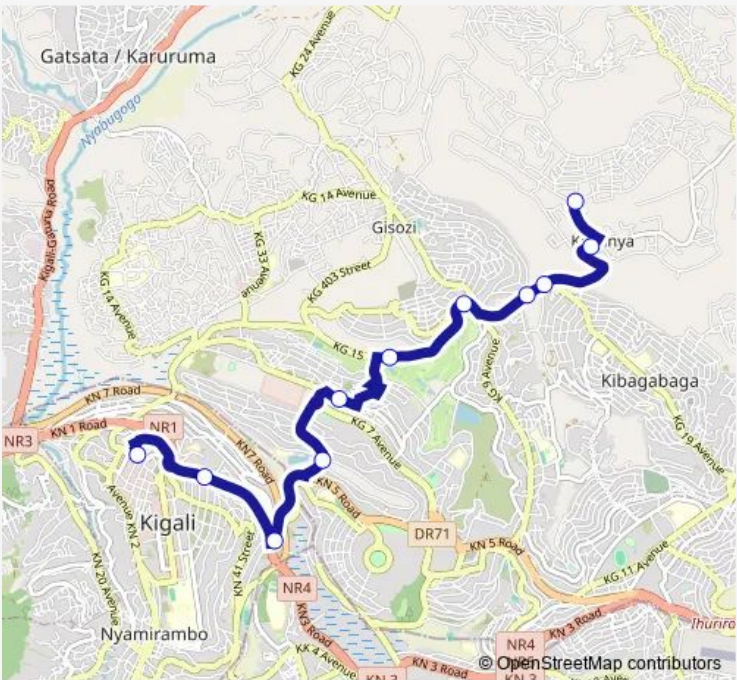

Bus 301 Rftc - Zone III and IV - 301

Go to website

Direction
kinyinya bus park — down town tax park
15 stops
[Open route schedule](#)

- kinyinya bus park
- Unknown
- kurubingo
- Unknown
- Unknown
- RDB tax park
- Gishushu
- kimicanga
- Unknown
- Unknown
- kimicanga tax park
- Unknown
- Unknown
- kwarubangura tax park
- down town tax park

Route schedule
kinyinya bus park — down town tax park

Monday	17:38
Tuesday	17:38
Wednesday	17:38
Thursday	17:38
Friday	17:38
Saturday	—
Sunday	—

Route info
Direction: kinyinya bus park
Stops: 15
Trip Duration: 0 hour 35 min

301 — Rftc - Zone III and IV - 301 **BusMaps**