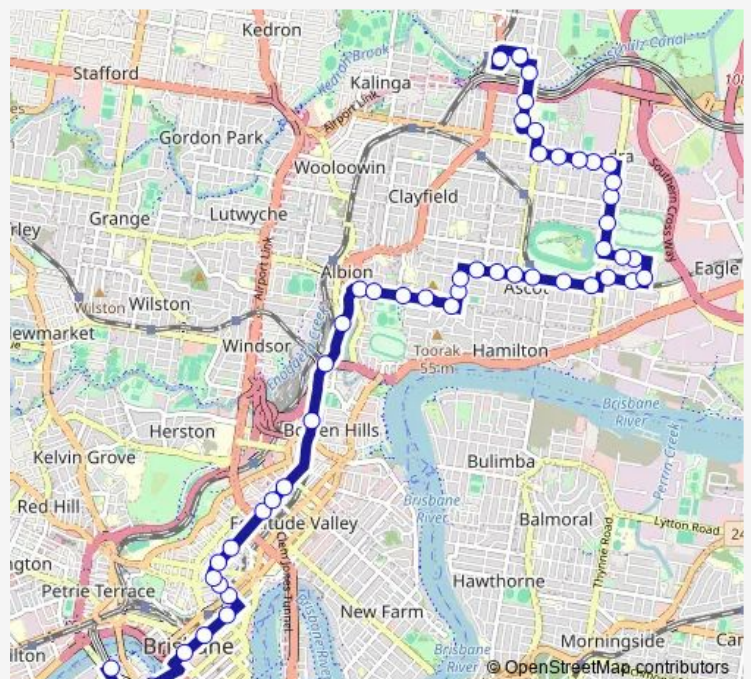

Saturday 07:23-22:23

Sunday 16:35-19:30

**Route info**

Direction: Toombul Shopping Centre station, platform C

Stops: 47

Trip Duration: 0 hour 41 min

301 — Toombul - City via Hendra

Lancaster Rd at Norman Street, stop 25/15

Lancaster Rd at Napier Street, stop 24/14

Lancaster Rd at Ascot Rail, stop 24/13

Lancaster Rd at Kitchener Road, stop 25

Lancaster Rd at Ormond Street, stop 26

Upper Lancaster Rd near Wren Street, stop 25

Anthony St at Tower Street, stop 24

Anthony St at Ascot School, stop 23

Crosby Rd at Hipwood Street, stop 22

Crosby Rd at Bushview, stop 21

Crosby Rd at Comus Avenue, stop 20

Crosby Rd at Brothers, stop 19