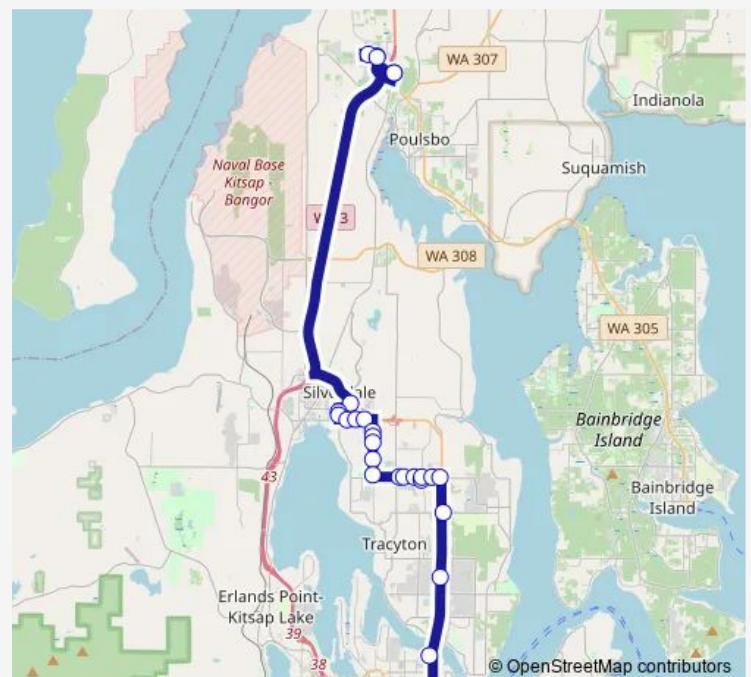

North Viking Transit Center (Nvtc)

Olympic College at Advance Ln

### Route schedule

Bremerton Transportation Center (Btc) — North Viking Transit Center (Nvtc)

Monday 06:42-19:05

Tuesday 06:42-19:05

Wednesday 06:42-19:05

Thursday 06:42-19:05

Friday 06:42-19:05

Saturday —

### Route info

Direction: Bremerton Transportation Center (Btc)

Stops: 24

Trip Duration: 0 hour 56 min

301 — North Kitsap Fast Ferry Express

Olympic College - Poulsbo

Olympic College at Advance Ln (Cascade View Medical Center)