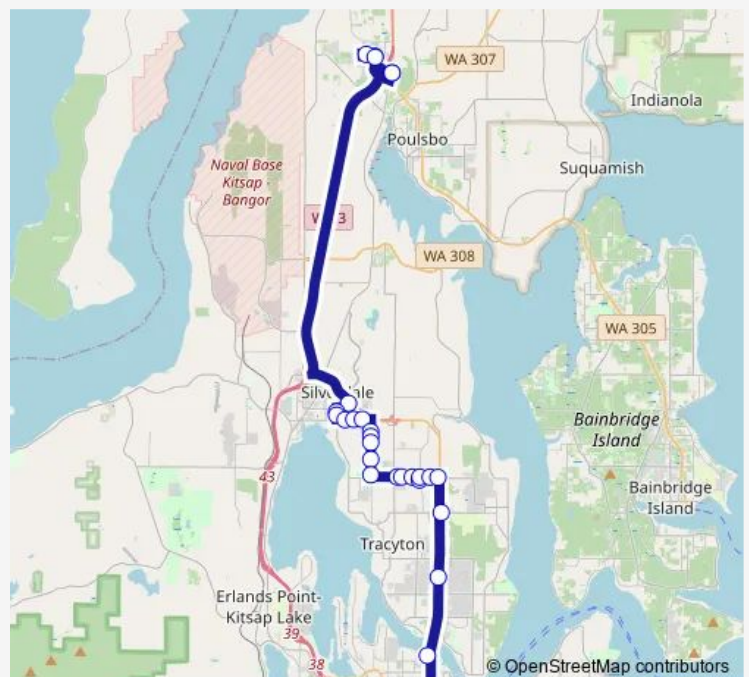

Myhre at Enterprise

Silverdale Transit Center (Stc)

North Viking Transit Center (Nvtc)

Olympic College at Advance Ln

Route schedule

Bremerton Transportation Center (Btc) — North Viking Transit Center (Nvtc)

Monday 06:42-19:05

Tuesday 06:42-19:05

Wednesday 06:42-19:05

Thursday 06:42-19:05

Friday 06:42-19:05

Saturday —

Sunday —

Route info

Direction: Bremerton Transportation Center (Btc)

Stops: 24

Trip Duration: 0 hour 56 min

301 — North Kitsap Fast Ferry Express

Olympic College - Poulsbo

Olympic College at Advance Ln (Cascade View Medical Center)

North Viking Transit Center (Nvtc)

Direction

North Viking Transit Center (Nvtc) — Bremerton Transportation Center (Btc)

28 stops

[Open route schedule](#)

North Viking Transit Center (Nvtc)

Olympic College at Advance Ln