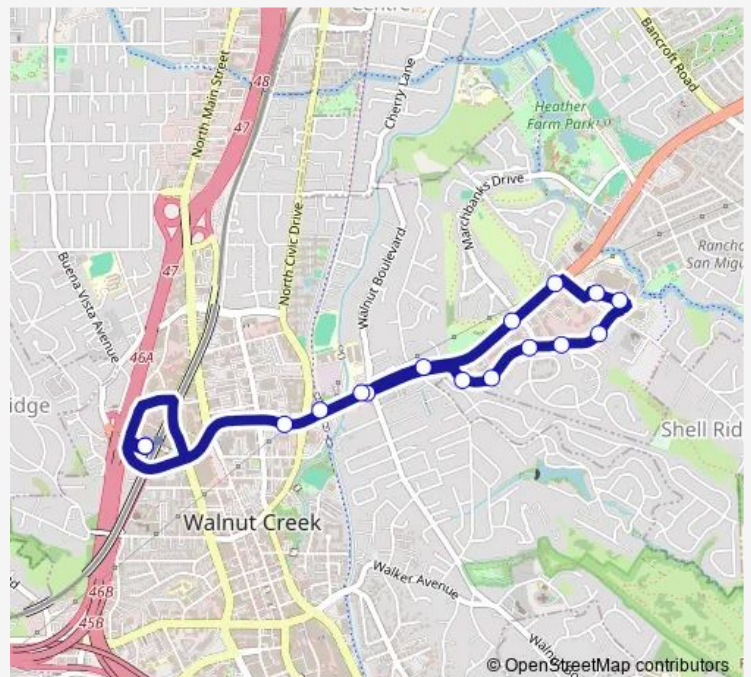

Ygnacio Valley Rd And Marchbanks Dr

Ygnacio Valley Rd And Homestead Ave

Ygnacio Valley Rd And Walnut Blvd

Ygnacio Valley Rd And N Civic Dr

Walnut Creek Bart

Route schedule

Walnut Creek Bart — Walnut Creek Bart

Monday	—
Tuesday	—
Wednesday	—
Thursday	—
Friday	—
Saturday	08:22-18:22
Sunday	08:22-18:22

Route info

Direction: Walnut Creek Bart

Stops: 16

Trip Duration: 0 hour 18 min

Direction

N Via Monte And Ygnacio Valley Rd And Shadelands Dr
— Walnut Creek Bart

13 stops

[Open route schedule](#)

N Via Monte And Ygnacio Valley Rd And Shadelands Dr

Shadelands Dr And N Wiget Ln

N Wiget Ln And Ygnacio Valley Rd

Ygnacio Valley Rd And Lennon Ln

Ygnacio Valley Rd And Bancroft Rd

Friday —

Saturday 08:30-18:30

Sunday 08:30-18:30

Route info

Direction: Walnut Creek Bart

Stops: 14

Trip Duration: 0 hour 20 min

301 Bus time schedules and route maps are available in an offline PDF at busmaps.com. Use the busmaps.com website to see live bus times, train schedule or subway schedule, and step-by-step directions for all public transit in Martinez