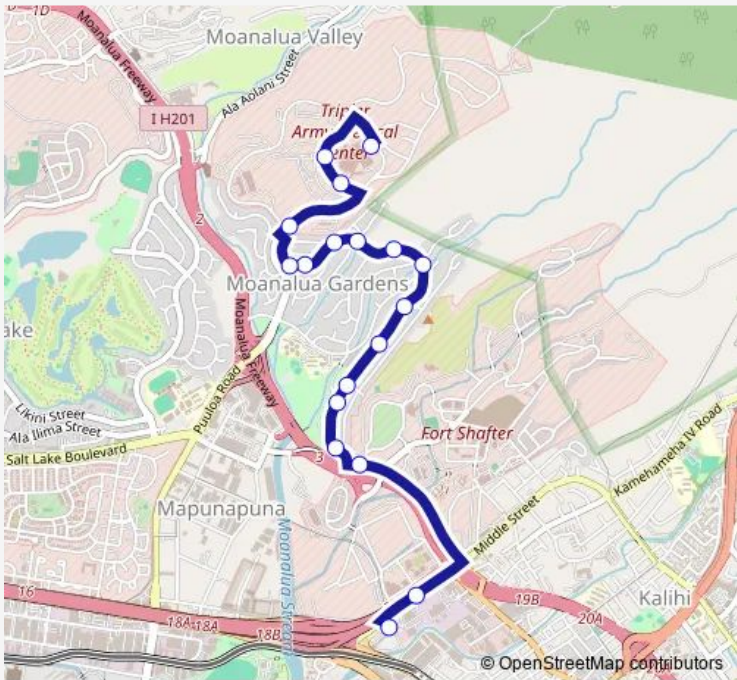

Bus 301 Tripler-Kalihi Transit Center

[Go to website](#)

Direction
 Kalihi Transit Center — Tripler Army Medical Center
 18 stops
[Open route schedule](#)

- Kalihi Transit Center
- Kalihi-Palama BUS Facility
- Kaua ST + ALA Mahamoe St
- ALA Mahamoe ST + ALA Amoamo St
- ALA Mahamoe ST + OPP Unulau Pl
- ALA Mahamoe ST + ALA Kolopua St
- ALA Mahamoe ST + ALA Nolunolu St
- ALA Mahamoe ST + ALA Waiopua St
- ALA Mahamoe ST + Pilialoa Pl
- ALA Mahamoe ST + OPP Lalamilo St
- ALA Mahamoe ST + Haku St
- ALA Mahamoe ST + Apona St
- ALA Mahamoe ST + Ainapua St
- ALA Mahamoe ST + Jarrett White Rd
- Jarrett White RD + OPP Krukowski Rd
- Ward RD + Tripler Wing E
- Ward RD + Tripler Wing D
- Tripler Army Medical Center

Route schedule
 Kalihi Transit Center — Tripler Army Medical Center

Monday	05:05-18:40
Tuesday	05:05-18:40
Wednesday	05:05-18:40
Thursday	05:05-18:40
Friday	05:05-18:40
Saturday	05:55-18:20
Sunday	05:55-18:20

Route info
 Direction: Kalihi Transit Center
 Stops: 18
 Trip Duration: 0 hour 15 min

■ 301 — Tripler-Kalihi Transit Center **BusMaps**

Direction

Tripler Army Medical Center — Kalihi Transit Center

18 stops

Wednesday 05:18-18:54

Thursday 05:18-18:54

Friday 05:18-18:54

Saturday 06:07-18:34

Sunday 06:07-18:34

Route info

Direction: Tripler Army Medical Center

Stops: 18