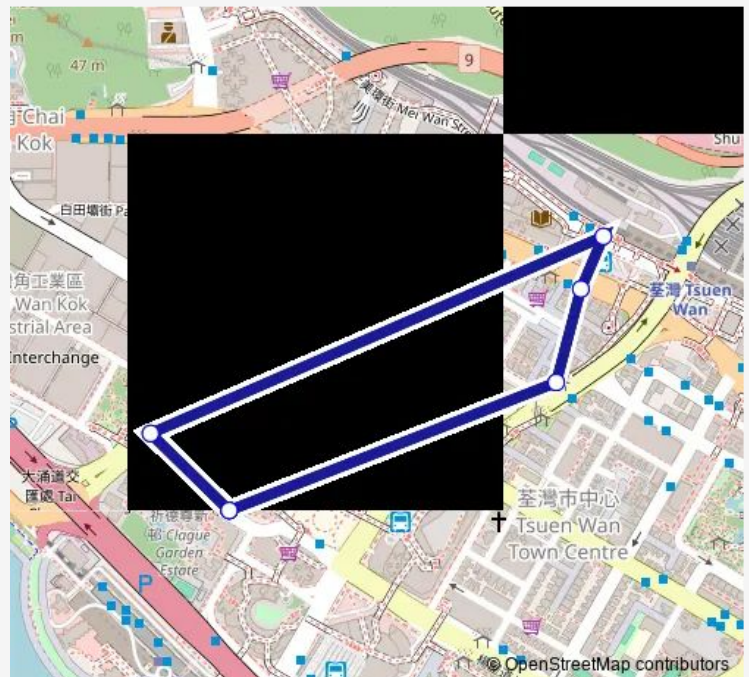

Bus 301 Clague Garden Estate - Tsuen WAN Station (Circular)

[Go to website](#)

Direction

HOI SHING ROAD, OUTSIDE TSUEN WAN PLAZA —
HOI SHING ROAD, OUTSIDE TSUEN WAN PLAZA

6 stops

[Open route schedule](#)

HOI SHING ROAD, OUTSIDE TSUEN WAN PLAZA

TAI HO ROAD NO.30

CASTLE PEAK ROAD-TSUEN WAN OUTSIDE HOUSE
NO. 287|NO.287 CASTLE PEAK ROAD-TSUEN WAN

SAI LAU KOK ROAD OPPOSITE TO NAN FUNG CENTRE|SAI LAU KOK ROAD OPPOSITE TO NAM FUNG CENTRE

PO ON COMMERCIAL ASSOCIATION WONG SIU CHING SECONDARY SCHOOL

HOI SHING ROAD, OUTSIDE TSUEN WAN PLAZA

Route schedule

HOI SHING ROAD, OUTSIDE TSUEN WAN PLAZA —
HOI SHING ROAD, OUTSIDE TSUEN WAN PLAZA

Monday	06:30-23:05
Tuesday	06:30-23:05
Wednesday	06:30-23:05
Thursday	06:30-23:05
Friday	06:30-23:05
Saturday	06:30-23:05
Sunday	06:30-23:05

Route info

Direction: HOI SHING ROAD, OUTSIDE TSUEN WAN PLAZA

Stops: 6

Trip Duration: 0 hour 11 min

301 Bus time schedules and route maps are available in an offline PDF at busmaps.com. Use the busmaps.com website to see live bus times, train schedule or subway schedule, and step-by-step directions for all public transit in Tsuen Wan