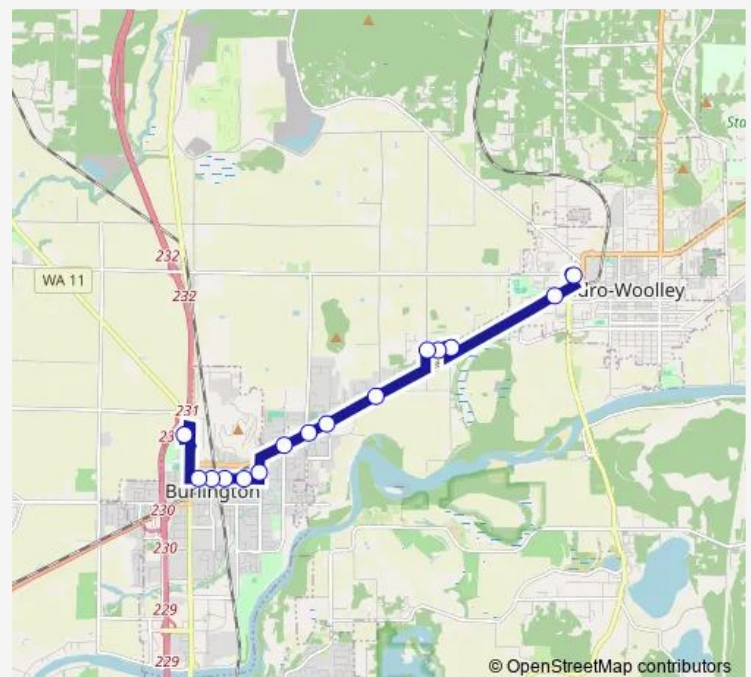

Fairhaven near Cherry St.

Fairhaven & Regent

Skagit St. and Hazel Ave. just north of Home Place

SR 20 at Skagit St.

SR 20 at Section St.

SR 20 west of Gardner

SR 20 near Peter Anderson Rd.

State Rt 20 at Lafayette

Monday 06:15-20:15

Tuesday 06:15-20:15

Wednesday 06:15-20:15

Thursday 06:15-20:15

Friday 06:15-20:15

Saturday 08:15-17:15

Sunday 08:15-17:15

Route info

Direction: Chuckanut P&R (Park & Ride)

Stops: 16

Trip Duration: 0 hour 25 min

© OpenStreetMap contributors

301 — Route 301

Direction

Sedro Woolley Park and Ride — Chuckanut P&R (Park & Ride)

15 stops

[Open route schedule](#)

Sedro Woolley Park and Ride

SR 20 at Home Town Pharmacy

The Pavilion east of U.G.H.

United General Hospital

Country Meadows

SR 20 at District Line Rd.

SR 20 near Peter Anderson Rd.