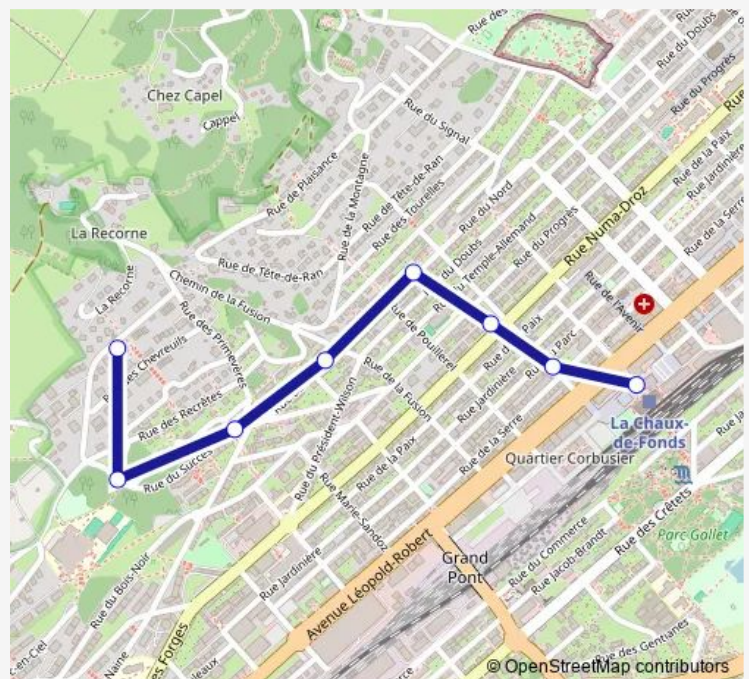

Direction

La Chaux-de-Fonds, Recorne — La Chaux-de-Fonds, gare

8 stops

[Open route schedule](#)

La Chaux-de-Fonds, Recorne

La Chaux-de-F, Chapeau-Rablé

La Chaux-de-F, Lycée-Blaise-C

La Chaux-de-Fonds, Succès

La Chaux-de-F, Villa Turque

La Chaux-de-Fonds, Pouillerel

La Chaux-de-Fonds, Paix

La Chaux-de-Fonds, gare

Route schedule

La Chaux-de-Fonds, Recorne — La Chaux-de-Fonds, gare

Monday	23:49
Tuesday	23:49
Wednesday	23:49
Thursday	23:49
Friday	23:49
Saturday	19:09
Sunday	—

Route info

Direction: La Chaux-de-Fonds, Recorne

Stops: 8

Trip Duration: 0 hour 8 min

Direction

La Chaux-de-Fonds, gare — La Chaux-de-Fonds, Recorne

8 stops

[Open route schedule](#)

Friday 07:45

Saturday —

Sunday —

Route info

Direction: La Chaux-de-Fonds, gare

Stops: 8

Trip Duration: 0 hour 9 min

Direction