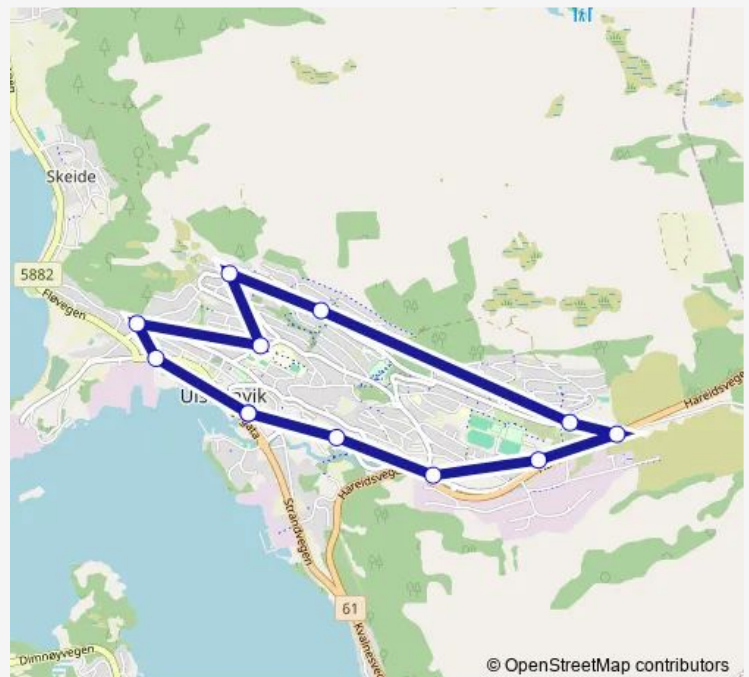

Tuesday 08:10-16:00

Wednesday 08:10-16:00

Thursday 08:10-16:00

Friday 08:10-16:00

Saturday —

Sunday —

Route info

Direction: Ulsteinvik skysstasjon

Stops: 16

Trip Duration: 0 hour 15 min

■ 301 — Bakkebyruta i Ulsteinvik

BusMaps

Direction

Ulsteinvik skystasjon — Ulsteinvik skystasjon

12 stops

[Open route schedule](#)

Monday 06:55

Tuesday 06:55

Wednesday 06:55

Thursday 06:55

Friday 06:55

Saturday —

Sunday —

Route info