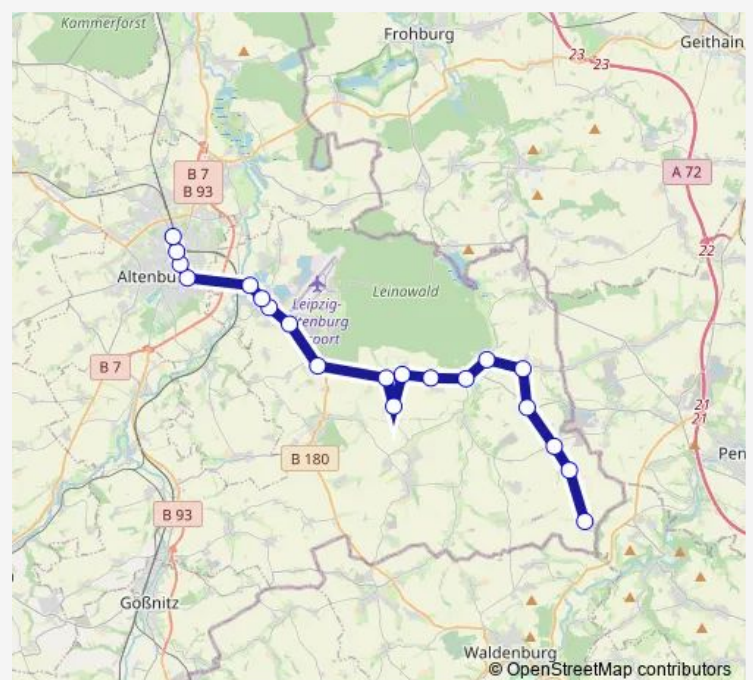

Altenburg (Thür.), Bahnhof (Bus)

### Route schedule

Engertsdorf (Ziegelheim) — Altenburg (Thür.), Bahnhof (Bus)

Monday 06:48

Tuesday 06:48

Wednesday 06:48

Thursday 06:48

Friday 06:48

Saturday —

### Route info

Direction: Engertsdorf (Ziegelheim)

Stops: 20

Trip Duration: 0 hour 39 min

301 — BuN 301

## Direction

Neuenmörbitz — Boderitz (b. Altenburg)

6 stops

[Open route schedule](#)

Neuenmörbitz

Langenleuba-Niederhain, Wartehalle

Frohnsdorf (b. Altenburg), Abzweig Wiesebach

Buscha (Langenleuba-Niederhain)