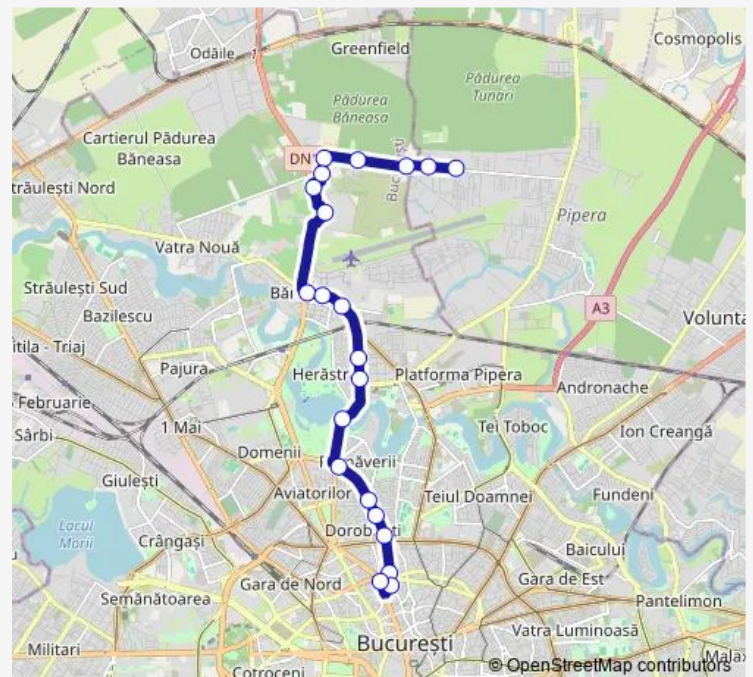

### Direction

Piata Romana — Jolie Ville Baneasa

20 stops

[Open route schedule](#)

Piata Romana

A.S.E.

Perla

Colegiul National I.L. Caragiale

Piata Dorobanti

Piata Charles de Gaulle

Parcul Regele Mihai I

Nicolae Caramfil

Stefan Burileanu

Apicola

Piata Baneasa

Aeroport Baneasa

### Route schedule

Piata Romana — Jolie Ville Baneasa

Monday 05:10-22:46

Tuesday 05:10-22:46

Wednesday 05:10-22:46

Thursday 05:10-22:46

Friday 05:10-22:46

Saturday 05:10-22:46

### Route info

Direction: Piata Romana

Stops: 20

Trip Duration: 0 hour 39 min