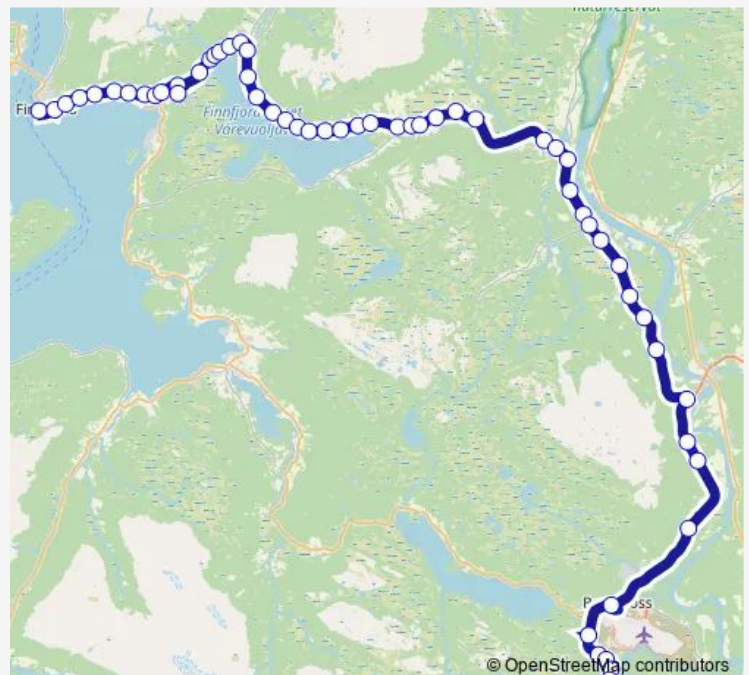

Local Bus Service 301 Finnsnes-Buktamoen-Bardufoss

[Go to website](#)

Direction

Finnsnes kai — Senja vgs. Finnfjordbotn

6 stops

[Open route schedule](#)

Finnsnes kai

Hans Karolius veg

Olderhamna

Lahaugen

Botnvasshågen

Senja vgs. Finnfjordbotn

Route schedule

Finnsnes kai — Senja vgs. Finnfjordbotn

Monday 07:38

Tuesday 07:38

Wednesday 07:38

Thursday 07:38

Friday 07:38

Saturday —

Sunday —

Route info

Direction: Finnsnes kai

Stops: 6

Trip Duration: 0 hour 10 min

301 — Finnsnes-Buktamoen-Bardufoss