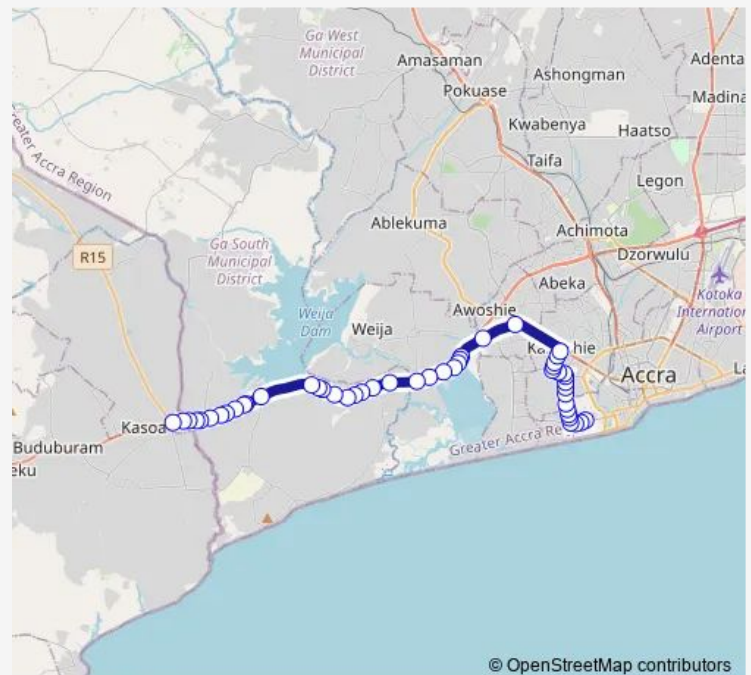

### Route schedule

Korle Bu — Kasoa

Monday 06:00

Tuesday 06:00

Wednesday 06:00

Thursday 06:00

Friday 06:00

Saturday 06:00

### Route info

Direction: Korle Bu

Stops: 49

Trip Duration: 0 hour 57 min

301 — Kasoa ↔ Korle Bu

Mccarthy Junction

Weija-Gbawe Municipal Hospital

Benjy's