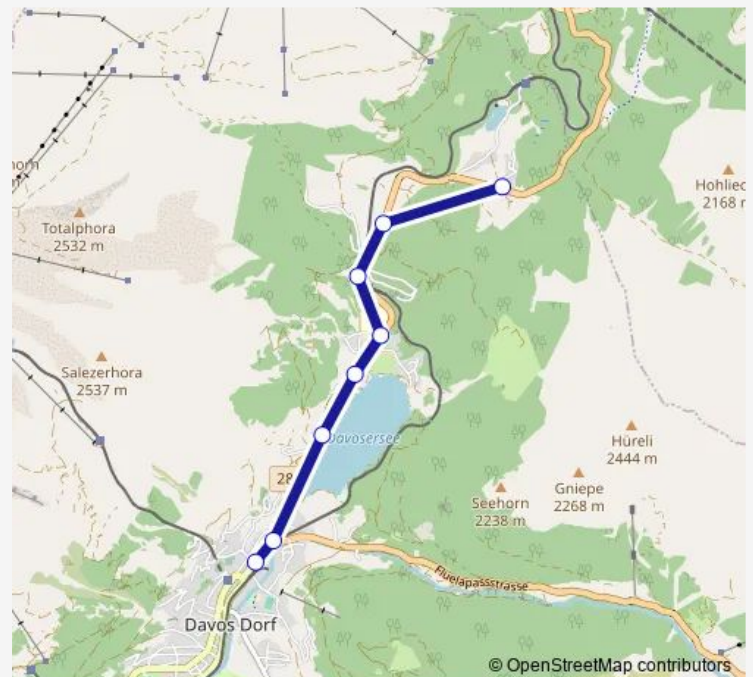

Wednesday 07:08-22:37

Thursday 07:08-22:37

Friday 07:08-22:37

Saturday 07:08-22:37

Sunday 07:08-00:08⁺¹

Route info

Direction: Davos Dorf, Bahnhof

Stops: 8

Trip Duration: 0 hour 9 min

Direction

Davos Dorf, Bahnhof — Davos Laret, Landhaus

8 stops

[Open route schedule](#)

Davos Dorf, Bahnhof

Davos Dorf, Flüelakreuzung

Davos Dorf, Meierhöfe

Tuesday 06:53

Wednesday 06:53

Thursday 06:53

Friday 06:53

Saturday 06:53

Sunday 06:53

Route info

Direction: Davos Dorf, Bahnhof

Stops: 8

Trip Duration: 0 hour 9 min

Direction

undefined — undefined

0 stops

[Open route schedule](#)**Route schedule**

undefined — undefined

Monday	19:10
Tuesday	19:10
Wednesday	19:10
Thursday	19:10
Friday	19:10
Saturday	19:10
Sunday	19:10