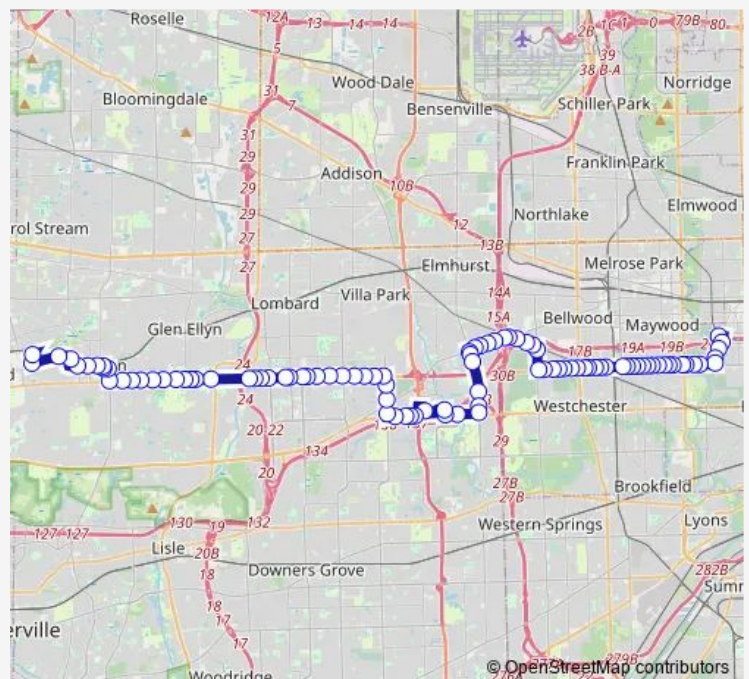

Darmstadt Rd & Hillside Ave

Darmstadt Rd & Elm St

Wolf Rd & Harrison St

Route schedule

Oak Brook Center / Macy's — Forest Park CTA Station

Monday —

Tuesday —

Wednesday —

Thursday —

Friday —

Saturday 06:34-22:12

Sunday 07:22-19:22

Route info

Direction: Oak Brook Center / Macy's

Stops: 52

Trip Duration: 0 hour 29 min

301 — Roosevelt Road

Roosevelt Rd & Boeger Ave

Roosevelt Rd & Highridge Pkwy / Fencil Ln

Roosevelt Rd & Haase Ave

Roosevelt Rd & Orchard Ave

Roosevelt Rd & Oak Ridge Ave

Roosevelt Rd & Center St

Roosevelt Rd & Mannheim Rd

Roosevelt Rd & Balmoral Ave

Roosevelt Rd & Westchester Blvd

Roosevelt Rd & Newcastle Ave

Roosevelt Rd & Derby Ln / Suffolk Ave

Roosevelt Rd & Bristol Ave

Roosevelt Rd & 24th Ave

Roosevelt Rd & 23rd Ave

Roosevelt Rd & 21st Ave