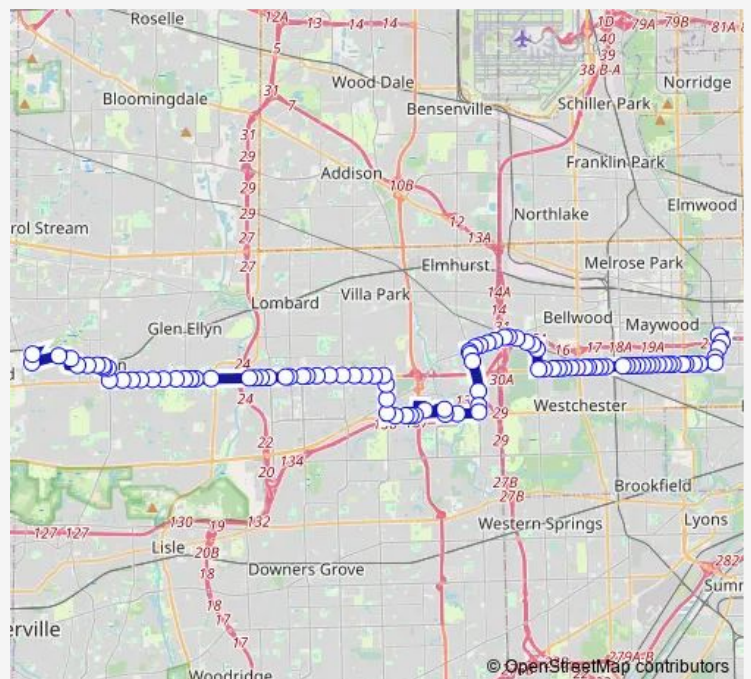

Roosevelt Rd & Main St

### Route schedule

Wheaton Metra (Liberty Dr & West St) — Forest Park CTA Station

Monday 05:50-18:50

Tuesday 05:50-18:50

Wednesday 05:50-18:50

Thursday 05:50-18:50

Friday 05:50-18:50

Saturday —

### Route info

Direction: Wheaton Metra (Liberty Dr & West St)

Stops: 87

Trip Duration: 1 hour 13 min

301 — Roosevelt Road

Roosevelt Rd & Highland Ave

Roosevelt Rd & Stewart Ave

Roosevelt Rd & Fairfield Ave

743 Roosevelt Rd

Roosevelt Rd & Westmore-Meyers Rd

Roosevelt Rd & Wisconsin Ave

153 Roosevelt Rd

Roosevelt Rd & Ardmore Ave

Roosevelt Rd & Summit Ave

Summit Ave & 14th St

Summit Ave & Butterfield Rd