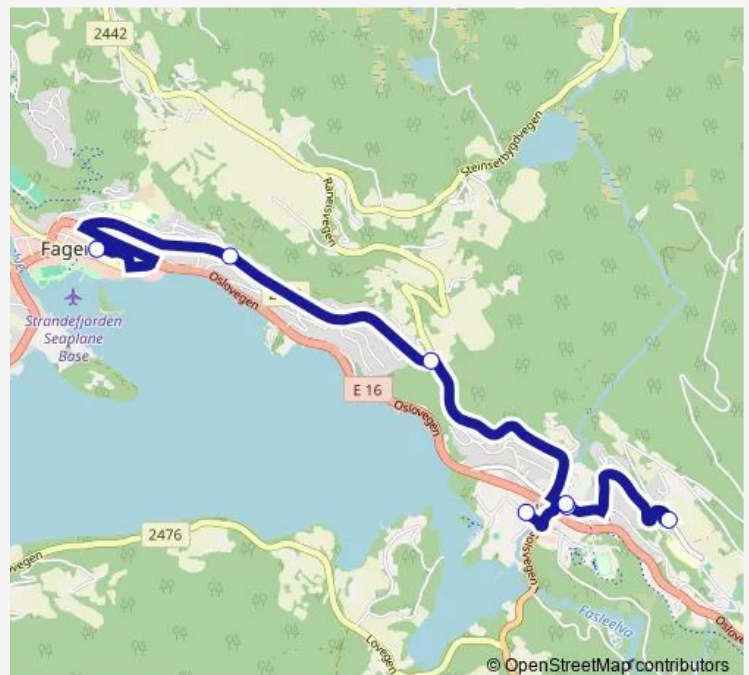

Tuesday 08:27-19:31

Wednesday 08:27-19:31

Thursday 08:27-19:31

Friday 08:27-19:31

Saturday —

Sunday —

Route info

Direction: Spikarmoen

Stops: 7

Trip Duration: 0 hour 13 min

■ 301 — Fagernes - Leira

Direction

Valdres Folkemuseum — Alti Valdres

6 stops

[Open route schedule](#)

Valdres Folkemuseum

Thursday 08:40-19:40

Friday 08:40-19:40

Saturday 12:10-15:10

Sunday —

Route info

Direction: Alti Valdres

Stops: 7

Trip Duration: 0 hour 15 min