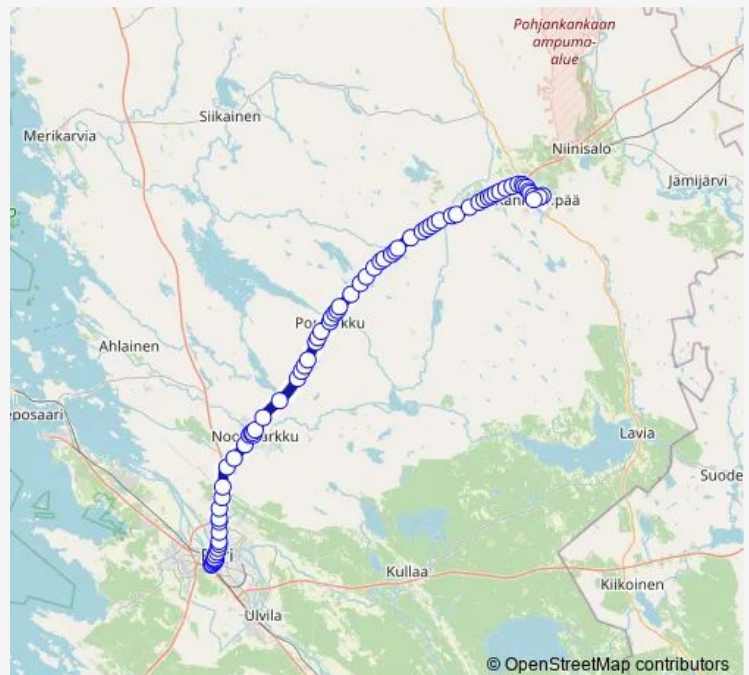

Thursday 07:45-19:00

Friday 07:45-19:00

Saturday 13:05-16:30

Sunday 16:30

Route info

Direction: Pori matkakeskus laitur 5

Stops: 76

Trip Duration: 1 hour 5 min