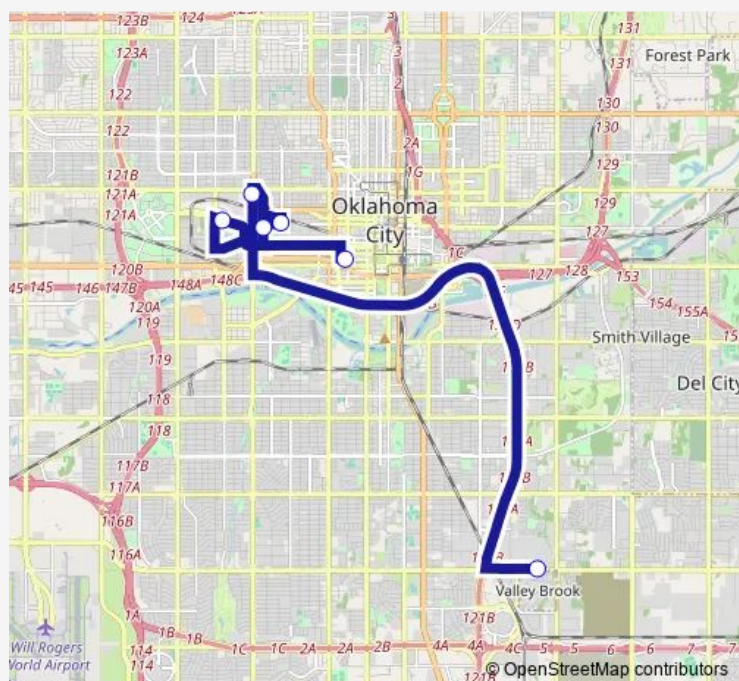

### Direction

SE 59th ST @ Missouri — City Rescue Mission

6 stops

[Open route schedule](#)

SE 59th ST @ Missouri

N Virginia AVE @ NW 3RD St

Homeless Alliance Winter Shelter

Salvation Army

### Route schedule

SE 59th ST @ Missouri — City Rescue Mission

Monday 16:15

Tuesday 16:15

Wednesday 16:15

Thursday 16:15

Friday 16:15

Saturday 16:15

### Route info

Direction: SE 59th ST @ Missouri

Stops: 6

Trip Duration: 2 hour 0 min

301 — Winter Shuttle 2

## Route schedule

City Rescue Mission — SE 59th ST @ Missouri

Monday	06:10
Tuesday	06:10
Wednesday	06:10
Thursday	06:10
Friday	06:10
Saturday	06:10
Sunday	06:10