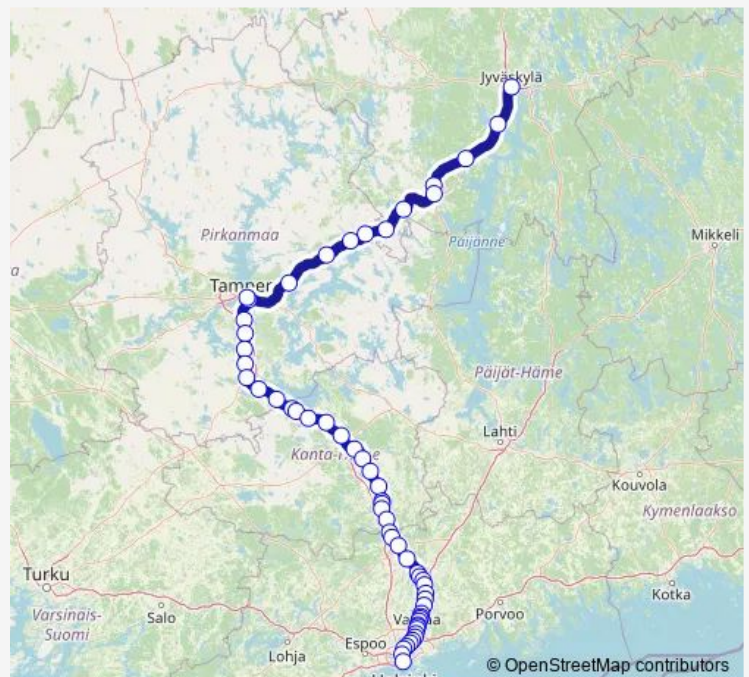

Thursday 07:19

Friday 07:19

Saturday 07:19

Sunday —

Route info

Direction: Jyväskylä

Stops: 59

Trip Duration: 3 hour 16 min

■ IC 150 — Jyväskylä - Helsinki

Iittala

Leteensuu

Parola

Hämeenlinna

Harviala

Turenki

Leppäkoski