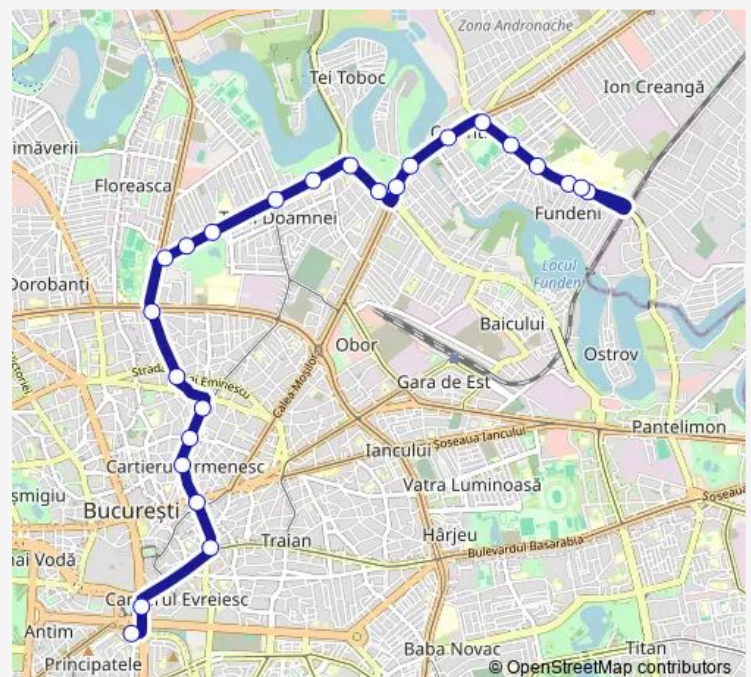

### Direction

Piata Unirii 2 — Institutul Oncologic

25 stops

[Open route schedule](#)

Piata Unirii 2

Piata Unirii 5

Mantuleasa

Bd. Carol I

### Route schedule

Piata Unirii 2 — Institutul Oncologic

Monday 00:00-23:30

Tuesday 00:00-23:30

Wednesday 00:00-23:30

Thursday 00:00-23:30

Friday 00:00-23:30

Saturday 00:00-23:30

### Route info

Direction: Piata Unirii 2

Stops: 25

Trip Duration: 0 hour 29 min

Ițcani

Spitalul Fundeni

Institutul Oncologic

Institutul Oncologic