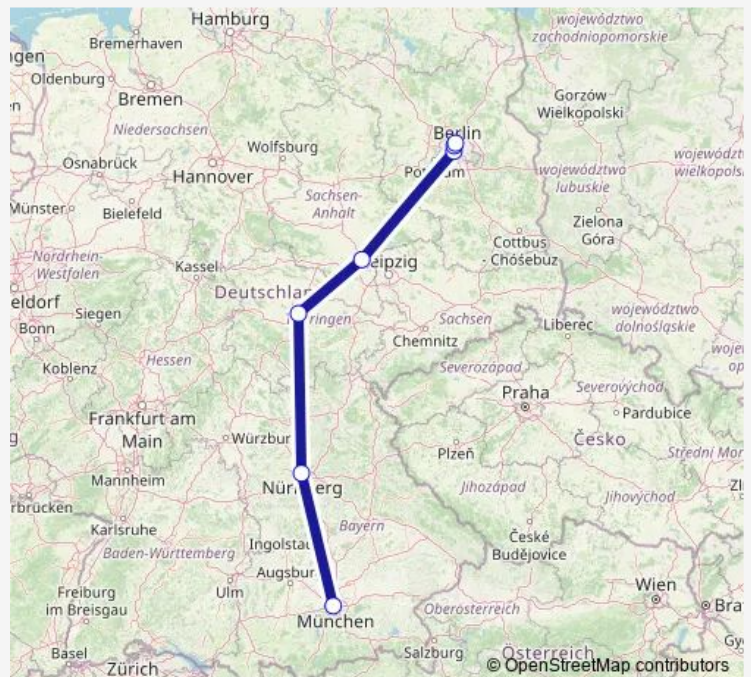

Rail ICE 1000

[Go to website](#)

Direction

undefined — undefined

0 stops

[Open route schedule](#)

Route schedule

undefined — undefined

Monday	—
Tuesday	17:57
Wednesday	17:57
Thursday	17:57
Friday	17:57
Saturday	—
Sunday	—

Route info

Direction:

Stops: 0

Trip Duration: — min

ICE 1000

ICE 1000 Rail time schedules and route maps are available in an offline PDF at busmaps.com. Use the busmaps.com website to see live bus times, train schedule or subway schedule, and step-by-step directions for all public transit in Berlin

The schedule is provided in the local timezone. Times with "(+1)" indicate departures on the next day.

PDF file created on 2025-01-31

2024 BusMaps.com - All Rights Reserved