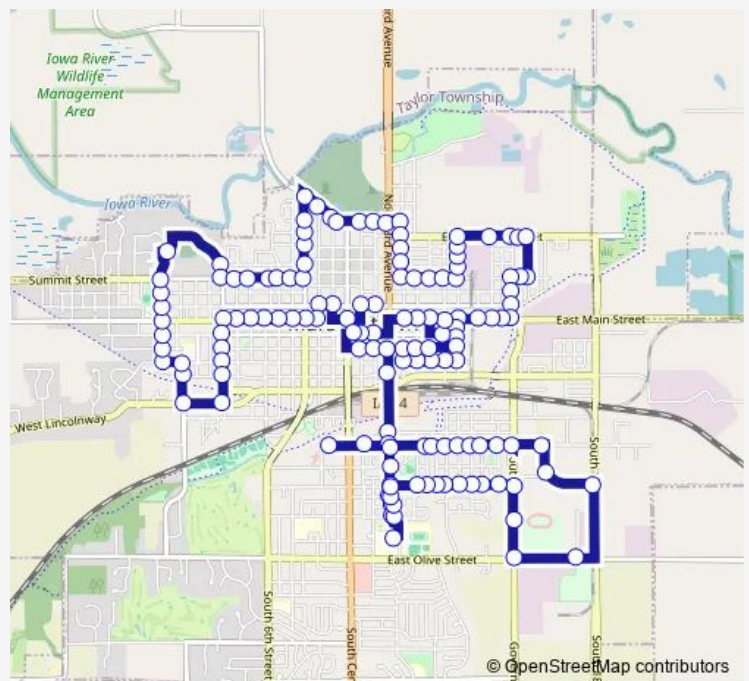

[Go to website](#)

Direction
 N. 2nd Ave./E. State St. — Marshalltown Arts & Civic Center (Macc)
 136 stops
[Open route schedule](#)

- N. 2nd Ave./E. State St.
- Big 8 Tyre Center
- N. Center St./E. State St.
- N. 1st St./E. State St.
- Salvation Army
- N. 2nd St./W. Main St.
- N. 3rd St./W. Main St.
- N. 4th St./W. Main St.
- N. 5th St./W. Main St.
- N. 6th St./W. Main St.
- N. 7th St./W. Main St.
- N. 8th St./W. Main St.
- Main St. & 9th St.
- S. 9th St./W. Church St.
- S. 9th St./W. Linn St.
- S. 9th St./W. Boone St.
- S. 9th St./W. Nevada St.
- 9th St. & Lincoln Way.
- Lincoln Way & 12th St.
- S. 12th St./W. Nevada St.
- 12th Ave & Boone St

Route schedule

N. 2nd Ave./E. State St. — Marshalltown Arts & Civic Center (Macc)

Monday	07:05
Tuesday	07:05
Wednesday	07:05
Thursday	07:05
Friday	07:05
Saturday	—
Sunday	—

Route info

Direction: N. 2nd Ave./E. State St.
 Stops: 136
 Trip Duration: 1 hour 25 min

North Am

W. Boone St./S. 13th St.

W. Linn St./S. 13th St.

W. Church St./S. 13th St.

W. Main St./S. 13th St.

13th St. & State St.

Fremont St./S. 13th St.

The Flying Elbow

Iowa Vets Home

Jerome St./N. 9th St.

9th St. & Summit St.

Summit St./N. 8th St.

Summit St./N. 7th St.

Summit St./N. 6th St.

Rogers Elementary

Summit St./N. 4th St.