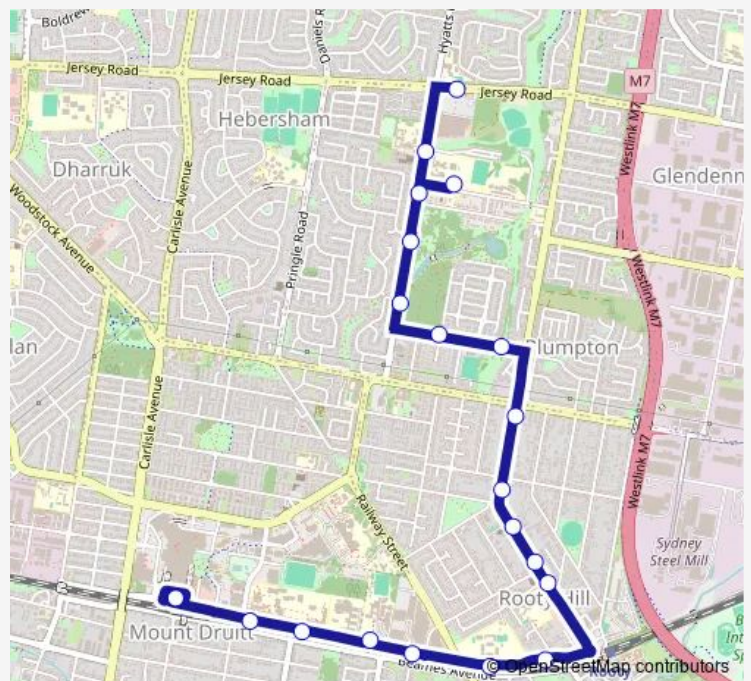

School Bus 6096 Plumpton Marketplace to Mt Druitt Station

[Go to website](#)

Direction

Plumpton Marketplace, Jersey Rd — Mount Druitt Station, Stand C

20 stops

[Open route schedule](#)

- Plumpton Marketplace, Jersey Rd
- Opp Good Shepherd Church, Hyatts Rd
- Plumpton High School, Bottles Rd
- Hyatts Rd Before Cannery Rd
- Plumpton Park, Hyatts Rd
- Hyatts Rd Before Bungalow Rd
- Bungalow Rd Opp Woodvale Cl
- Bungalow Rd Opp Chopin Park
- Rooty Hill Rd After Woodstock Av
- Rooty Hill Rd Opp Spencer St
- Rooty Hill Rd Opp St Aidans Catholic Church
- Rooty Hill Rd Opp Sherbrooke St
- Rooty Hill Rd Opp Rooty Hill Public School
- North Pde Opp Perkins St
- North Pde Opp Rooty Hill High School
- North Pde Opp Sydney Gymnastic Aquatic Centre
- Loyola College, North Pde
- North Pde Opp Tafe NSW Western Sydney Institute
- North Pde Opp Mount St
- Mount Druitt Station, Stand C

Route schedule

Plumpton Marketplace, Jersey Rd — Mount Druitt Station, Stand C

Monday	08:05
Tuesday	08:05
Wednesday	08:05
Thursday	08:05
Friday	08:05
Saturday	—
Sunday	—

Route info

Direction: Plumpton Marketplace, Jersey Rd

Stops: 20

Trip Duration: 0 hour 24 min

6096 — Plumpton Marketplace to Mt Druitt Station

6096 School Bus time schedules and route maps are available in an offline PDF at busmaps.com. Use the busmaps.com website to see live bus times, train schedule or subway schedule, and step-by-step directions for all public transit in Parramatta