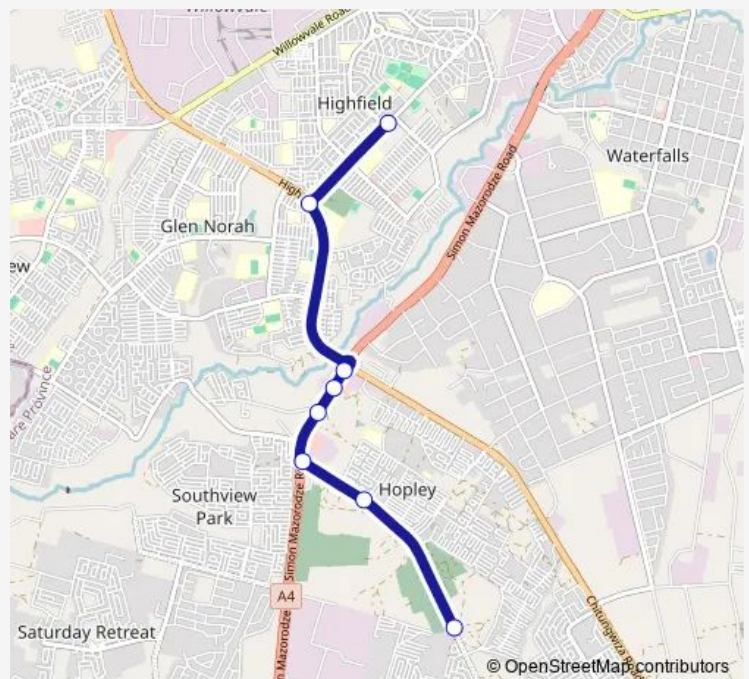

### Direction

Machipisa TM Supermarket — Southleigh Park

8 stops

[Open route schedule](#)

Machipisa TM Supermarket

Mapuranga Hub

Mbudzi Round About

Mbudzi Shopping Mall, simon Mazorodze Road

### Route schedule

Machipisa TM Supermarket — Southleigh Park

Monday	09:50
Tuesday	09:50
Wednesday	09:50
Thursday	09:50
Friday	09:50
Saturday	09:50
Sunday	09:50

### Route info

Direction: Machipisa TM Supermarket

Stops: 8

Trip Duration: 0 hour 35 min

Machipisa, Highfield to Southley Park

Communal Taxi Service time schedules and route maps are available in an offline PDF at [busmaps.com](https://busmaps.com). Use the [busmaps.com](https://busmaps.com) website to see live bus times, train schedule or subway schedule, and step-by-step directions for all public transit in Harare