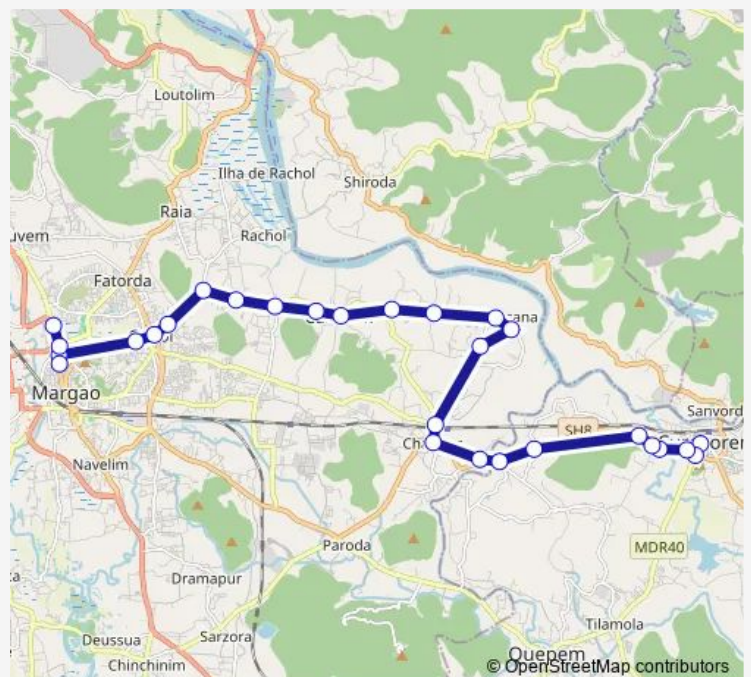

Thursday 06:45

Friday 06:45

Saturday 06:45

Sunday 06:45

Route info

Direction: Curchorem - Savordem KTC Bus Stand

Stops: 28

Trip Duration: 1 hour 15 min

MRG23 — Margao - Curchorem via Guirdolim

Chowgule College

Gogol

Borda

Margoa Holy Spirit Church & School

Margao Session Court

Colva Circle

Margao KTC Bus Stand

Direction

Margao KTC Bus Stand — Curchorem - Savordem KTC Bus Stand

28 stops

[Open route schedule](#)

Margao KTC Bus Stand

Colva Circle

Margao Session Court

Margoa Holy Spirit Church & School