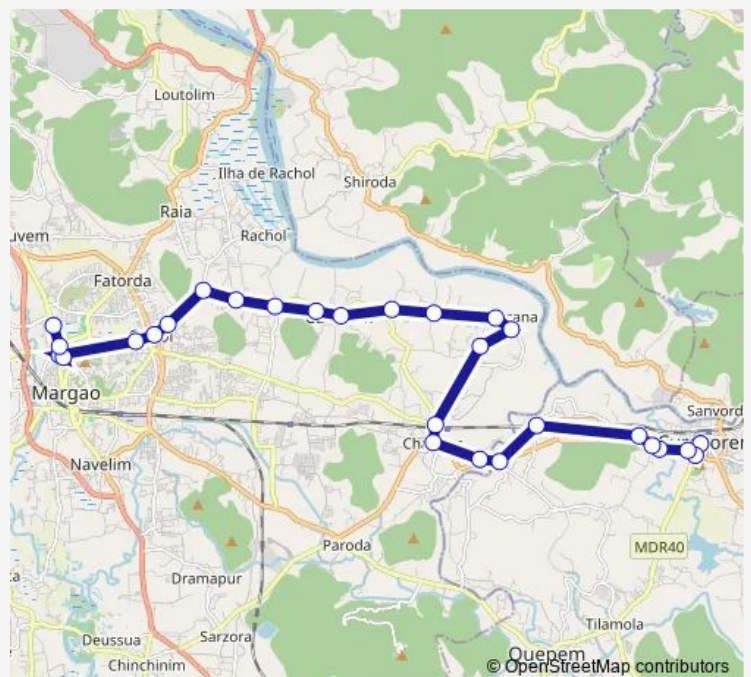

Thursday 06:45

Friday 06:45

Saturday 06:45

Sunday 06:45

Route info

Direction: Curcholem - Savordem KTC Bus Stand

Stops: 28

Trip Duration: 1 hour 15 min

Mrg23 — Margao - Curcholem via Guirdolim

Chowgule College

Gogol

Borda

Margoa Holy Spirit Church & School

Margao Session Court

Colva Circle

Margao KTC Bus Stand

Direction

Margao KTC Bus Stand — Curchorem - Savordem KTC Bus Stand

28 stops

[Open route schedule](#)

Margao KTC Bus Stand

Colva Circle

Margao Session Court

Margoa Holy Spirit Church & School