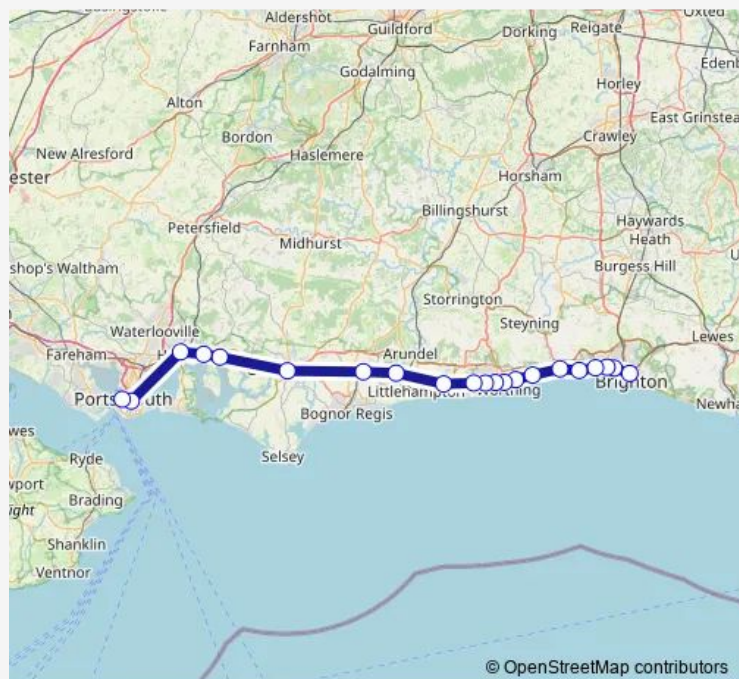

Rail Sn:Btn->Pms SN train service from BTN to Pms

[Go to website](#)

Direction

Brighton — Portsmouth & Southsea

21 stops

[Open route schedule](#)

- Brighton
- Hove
- Aldrington
- Portslade
- Southwick
- Shoreham-by-Sea (Sussex)
- Lancing
- East Worthing
- Worthing
- West Worthing
- Durrington-on-Sea
- Goring-by-Sea
- Angmering
- Ford
- Barnham
- Chichester
- Southbourne
- Emsworth
- Havant
- Fratton
- Portsmouth & Southsea

Route schedule

Brighton — Portsmouth & Southsea

Monday	06:02-20:01
Tuesday	06:02-20:01
Wednesday	06:02-20:01
Thursday	06:02-20:01
Friday	06:02-20:01
Saturday	—
Sunday	—

Route info

Direction: Brighton

Stops: 21

Trip Duration: 1 hour 23 min

■ Sn:Btn->Pms — SN train service from BTN to Pms