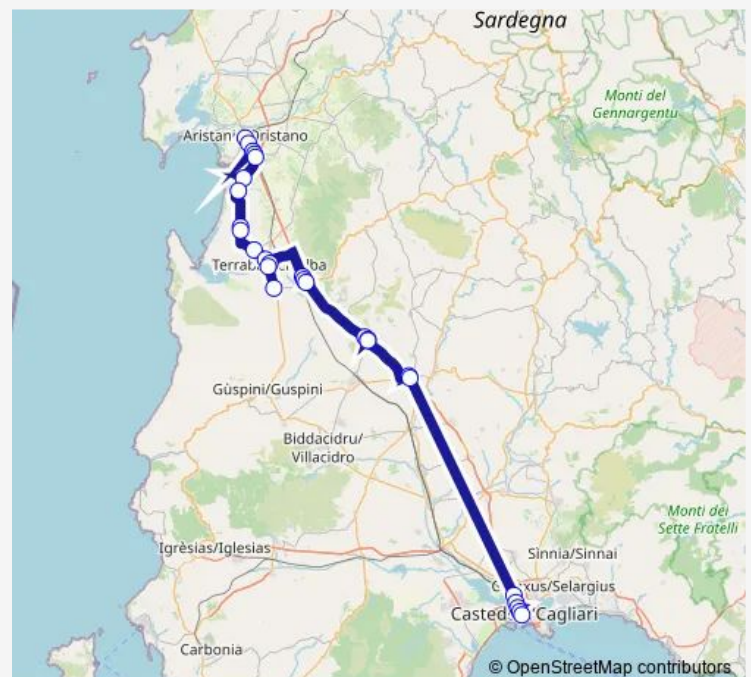

Saturday 07:10-14:10

Sunday —

Route info

Direction: Oristano Stazione Arst

Stops: 27

Trip Duration: 2 hour 6 min

Sanluri Autostazione

Cagliari VIA DEL Fangario

Cagliari V.Le Sant'Avendrace 252

Cagliari V.Le Trieste-Ee.LI.

Cagliari VIA Roma 86

Cagliari Autostazione Arst

Direction

Cagliari Autostazione Arst — Oristano Stazione Arst

29 stops

[Open route schedule](#)

Saturday 11:55-17:00

Sunday —

Route info

Direction: Cagliari Autostazione Arst

Stops: 29

Trip Duration: 2 hour 5 min

Santa Giusta VIA Giovanni Xxiii

Santa Giusta VIA Giovanni Xxiii 16