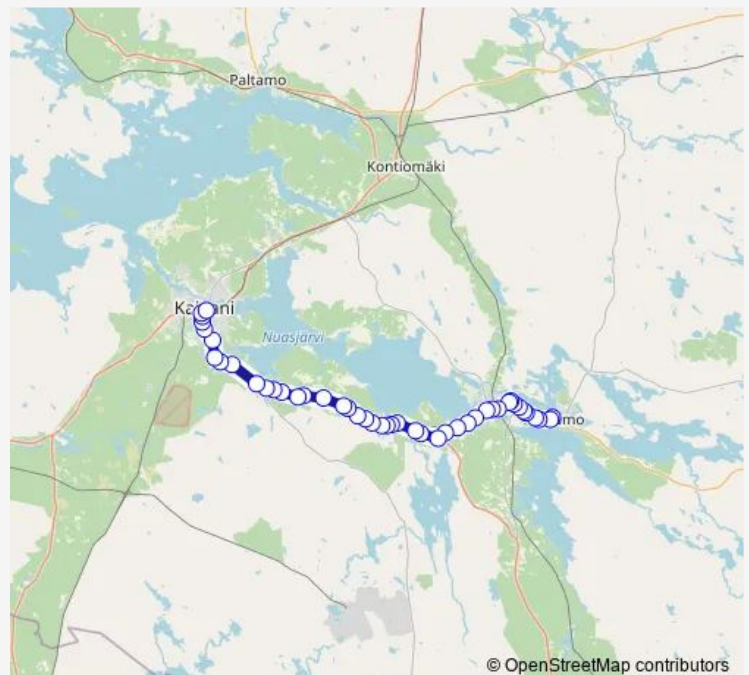

Saturday —

Sunday —

Route info

Direction: Markkinatie L

Stops: 45

Trip Duration: 0 hour 55 min

© OpenStreetMap contributors

■ Sotkamo - Kajaani