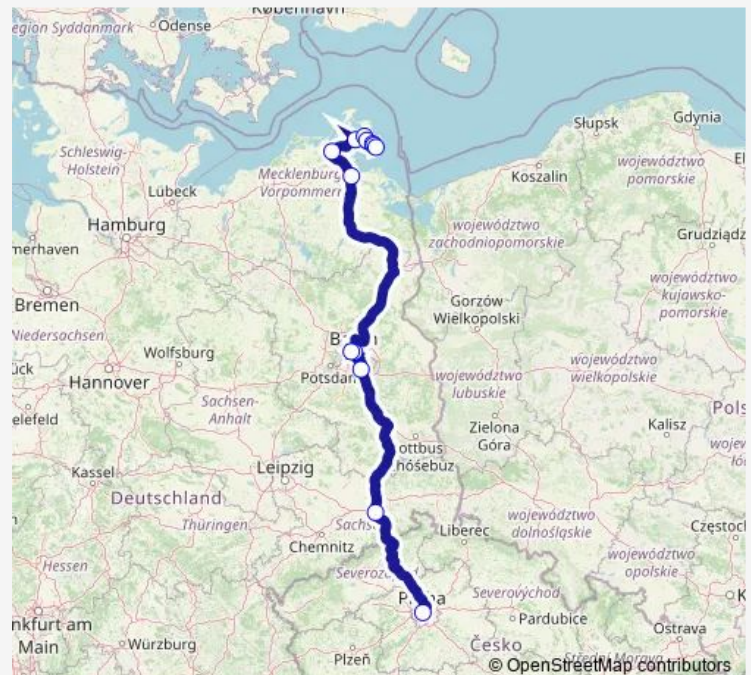

### Direction

Prague (Central Bus Station Florenc) — Göhren (Rügen)

13 stops

[Open route schedule](#)

Prague (Central Bus Station Florenc)

Dresden central station (Bayrische Straße)

Berlin Airport BER (Berlin Brandenburg), Terminal 1/2

### Route schedule

Prague (Central Bus Station Florenc) — Göhren (Rügen)

Monday 05:00-06:10

Tuesday 05:00

Wednesday 05:00-06:10

Thursday 05:00-06:10

Friday 05:00-06:10

Saturday 05:00-06:10

### Route info

Direction: Prague (Central Bus Station Florenc)

Stops: 13

Trip Duration: 10 hour 40 min

FlixBus 170 — Prague - Berlin Alexanderplatz - Göhren

## Route info

Direction: Göhren (Rügen)

Stops: 13

Trip Duration: 10 hour 45 min

FlixBus 170 Bus time schedules and route maps are available in an offline PDF at [busmaps.com](https://busmaps.com). Use the [busmaps.com](https://busmaps.com) website to see live bus times, train schedule or subway schedule, and step-by-step directions for all public transit in Berlin