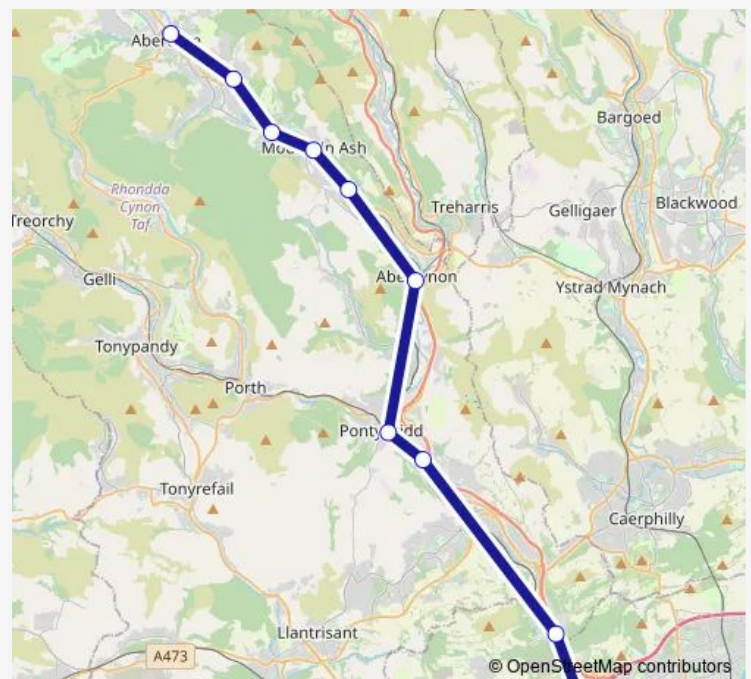

Rail Replacement Bus Service Aw:Aba->Rdr AW replacement bus service from ABA to Rdr

[Go to website](#)

Direction

Aberdare — Radyr

10 stops

[Open route schedule](#)

Aberdare

Cwmbach

Route schedule

Aberdare — Radyr

Monday 20:23-21:23

Tuesday 20:23-21:23

Wednesday 20:23-21:23

Thursday 20:23-21:23

Friday —

Saturday —

Sunday 20:12-20:58

Route info

Direction: Aberdare

Stops: 10

Trip Duration: 1 hour 15 min

■ Aw:Aba->Rdr — AW replacement bus service from ABA to Rdr

Aw:Aba->Rdr Rail Replacement Bus Service time schedules and route maps are available in an offline PDF at busmaps.com. Use the busmaps.com website to see live bus times, train schedule or subway schedule, and step-by-step directions for all public transit in Cwmbach