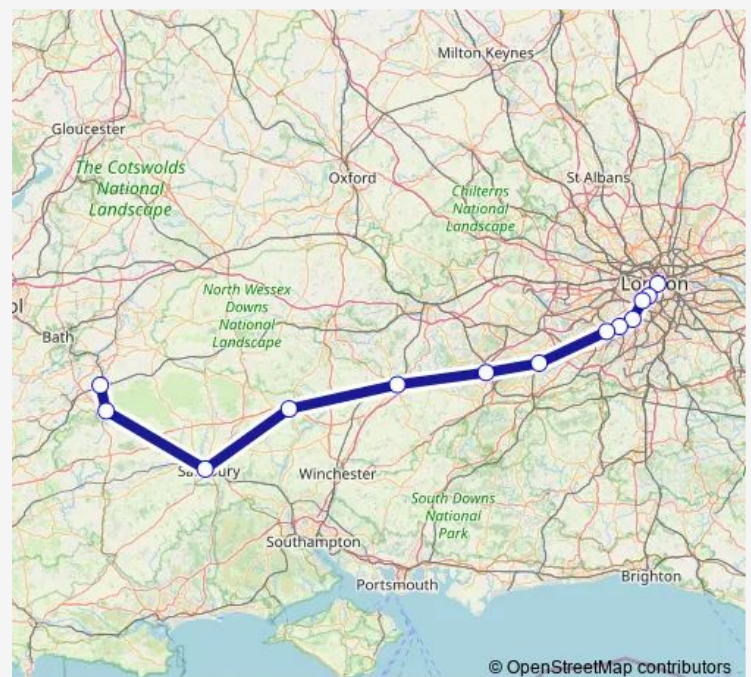

Basingstoke

Overton

Whitchurch (Hants)

Andover

Grateley

Salisbury

Warminster

Westbury (Wilts)

### Route schedule

London Waterloo — Westbury (Wilts)

Monday —

Tuesday —

Wednesday —

Thursday —

Friday —

Saturday —

### Route info

Direction: London Waterloo

Stops: 20

Trip Duration: 2 hour 45 min

■ Sw:Wat->Wsb — SW train service from WAT to Wsb

## Route info

Direction: London Waterloo

Stops: 23

Trip Duration: 3 hour 25 min