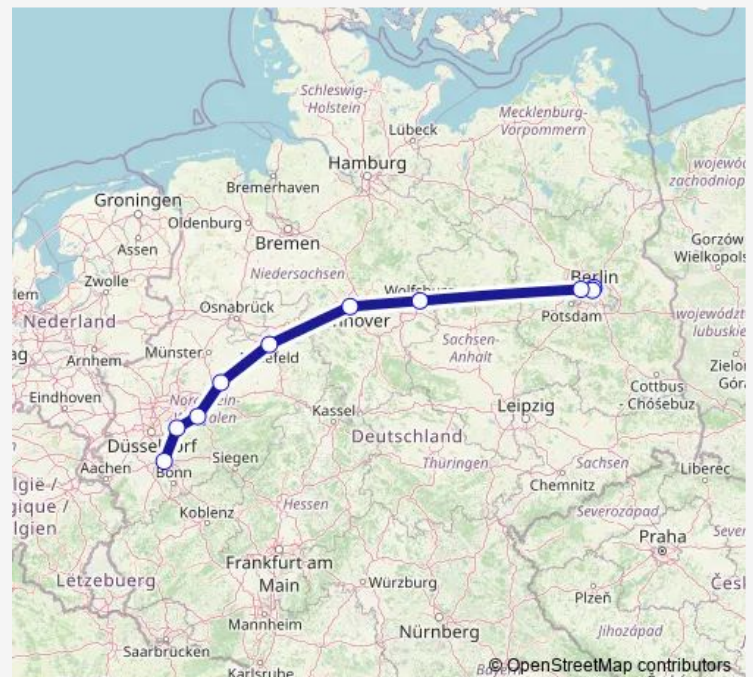

### Direction

undefined — undefined

0 stops

[Open route schedule](#)

### Route schedule

undefined — undefined

Monday —

Tuesday —

Wednesday —

Thursday —

Friday —

Saturday —

### Route info

Direction:

Stops: 0

Trip Duration: — min

ICE 1050

**Direction**

undefined — undefined

0 stops