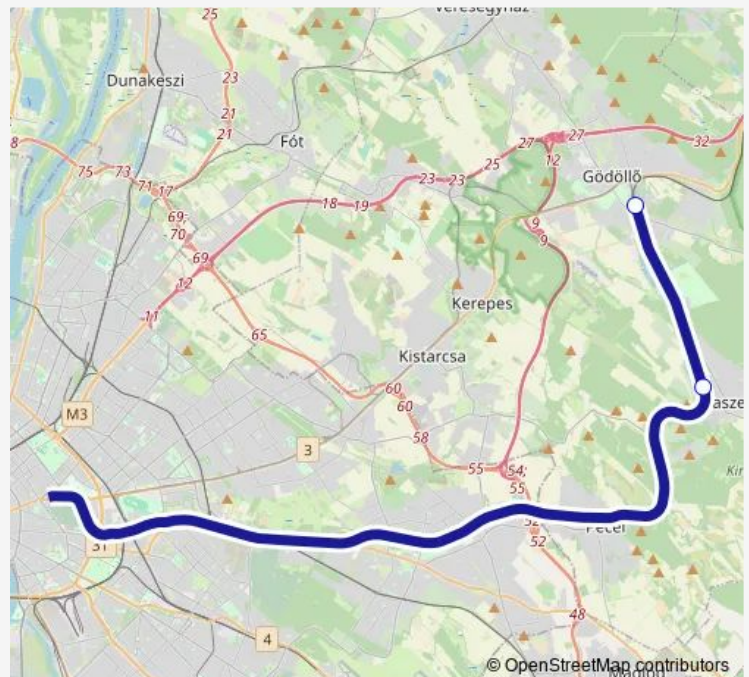

### Direction

Isaszeg — Gödöllő

3 stops

[Open route schedule](#)

Isaszeg

Gödöllő-Állami telepek

Gödöllő

### Route info

Direction: Isaszeg

Stops: 3

Trip Duration: 0 hour 11 min

**Direction**

Gödöllő — Isaszeg

3 stops

[Open route schedule](#)

## Route info

Direction: Gödöllő

Stops: 2

Trip Duration: 0 hour 20 min

## Route info

Direction: Gödöllő

Stops: 3

Trip Duration: 0 hour 17 min

**Direction**

Isaszeg — Gödöllő

2 stops

[Open route schedule](#)